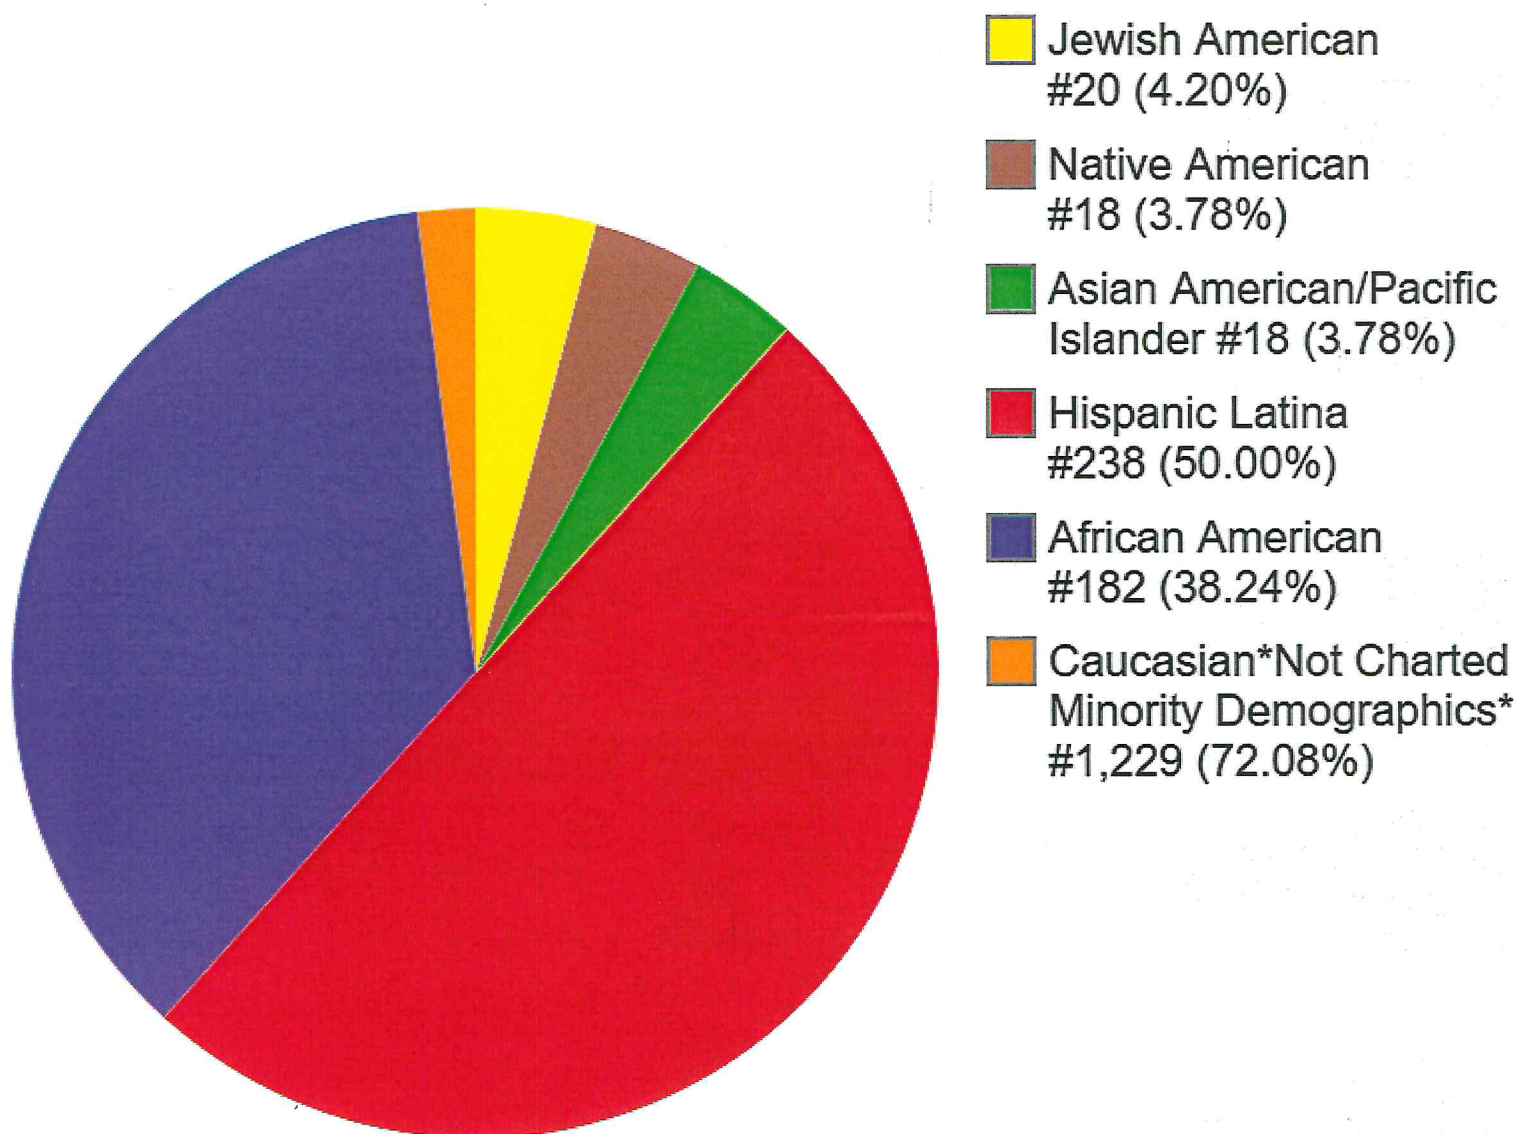

# TADSAW Service Dog Team Gender Demographics as of 05/31/2026

# TADSAW Service Dog Team Ethnicity Demographics as of 05/31/2026 #1,705 Teams

# TADSAW Female Team Ethnicity Demographics as of 05/31/2026 #562 Teams (32.96%) of #1,705 Teams

# TADSAW Male Team Ethnicity Demographics as of 05/31/2026 #1,143 Teams (67.04%) of #1,705 Teams