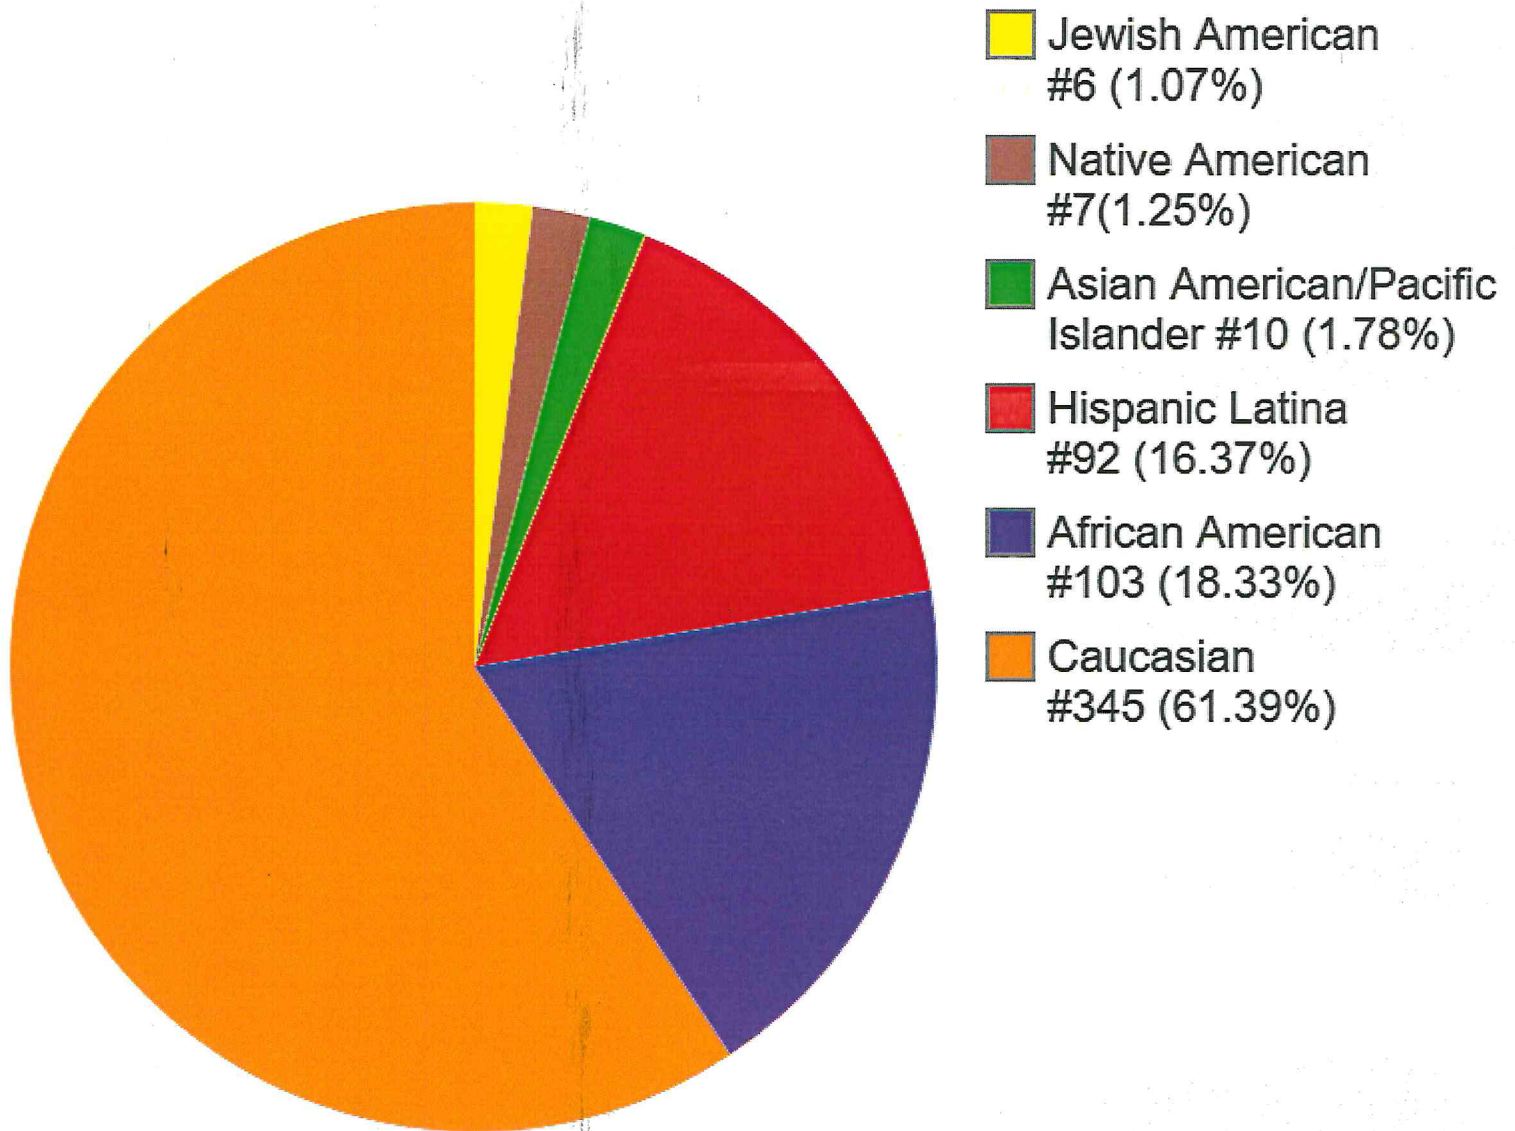

# TADSAW Service Dog Team Minority Demographics as of 05/31/2026

#476 Teams (27.92%) of #1,705 Teams

# TADSAW Service Dog Team Ethnicity Demographics as of 05/31/2026 #1,705 Teams

# TADSAW Female Team Ethnicity Demographics as of 05/31/2026 #562 Teams (32.96%) of #1,705 Teams

# TADSAW Male Team Ethnicity Demographics as of 05/31/2026 #1,143 Teams (67.04%) of #1,705 Teams