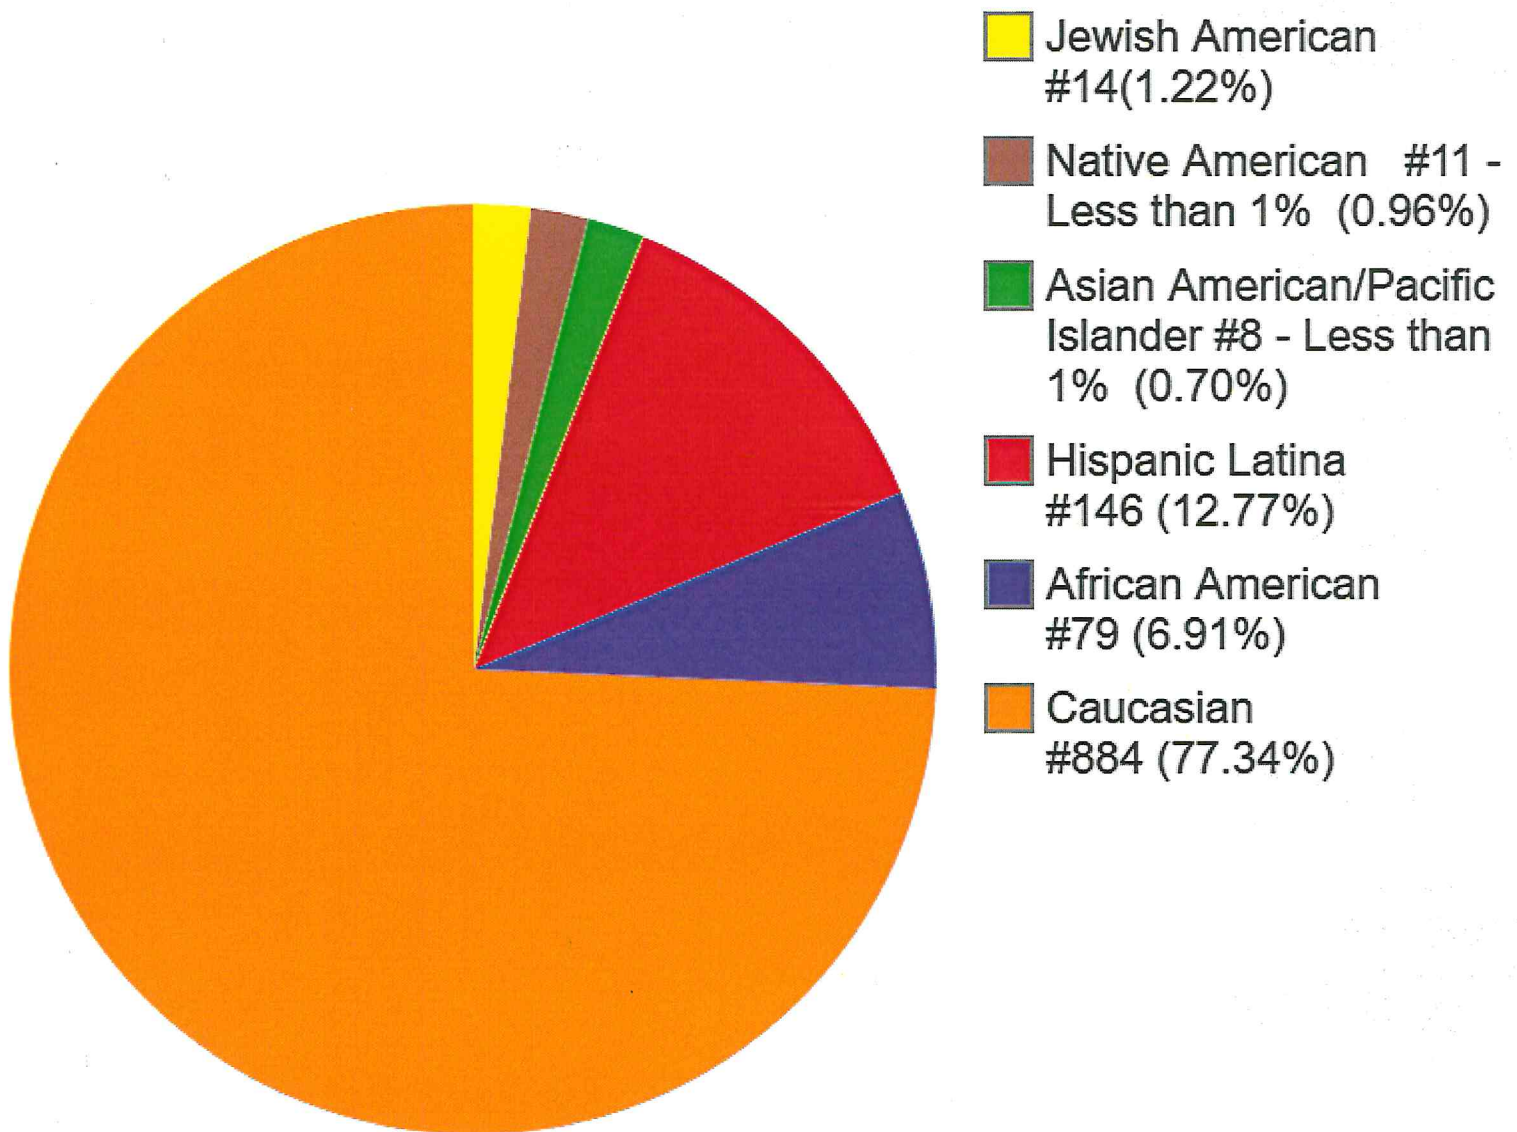

# TADSAW Service Dog Team Minority Demographics as of 05/31/2026

#476 Teams (27.92%) of #1,705 Teams

# TADSAW Service Dog Team Ethnicity Demographics as of 05/31/2026 #1,705 Teams

# TADSAW Female Team Ethnicity Demographics as of 05/31/2026 #562 Teams (32.96%) of #1,705 Teams

# TADSAW Male Team Ethnicity Demographics as of 05/31/2026 #1,143 Teams (67.04%) of #1,705 Teams