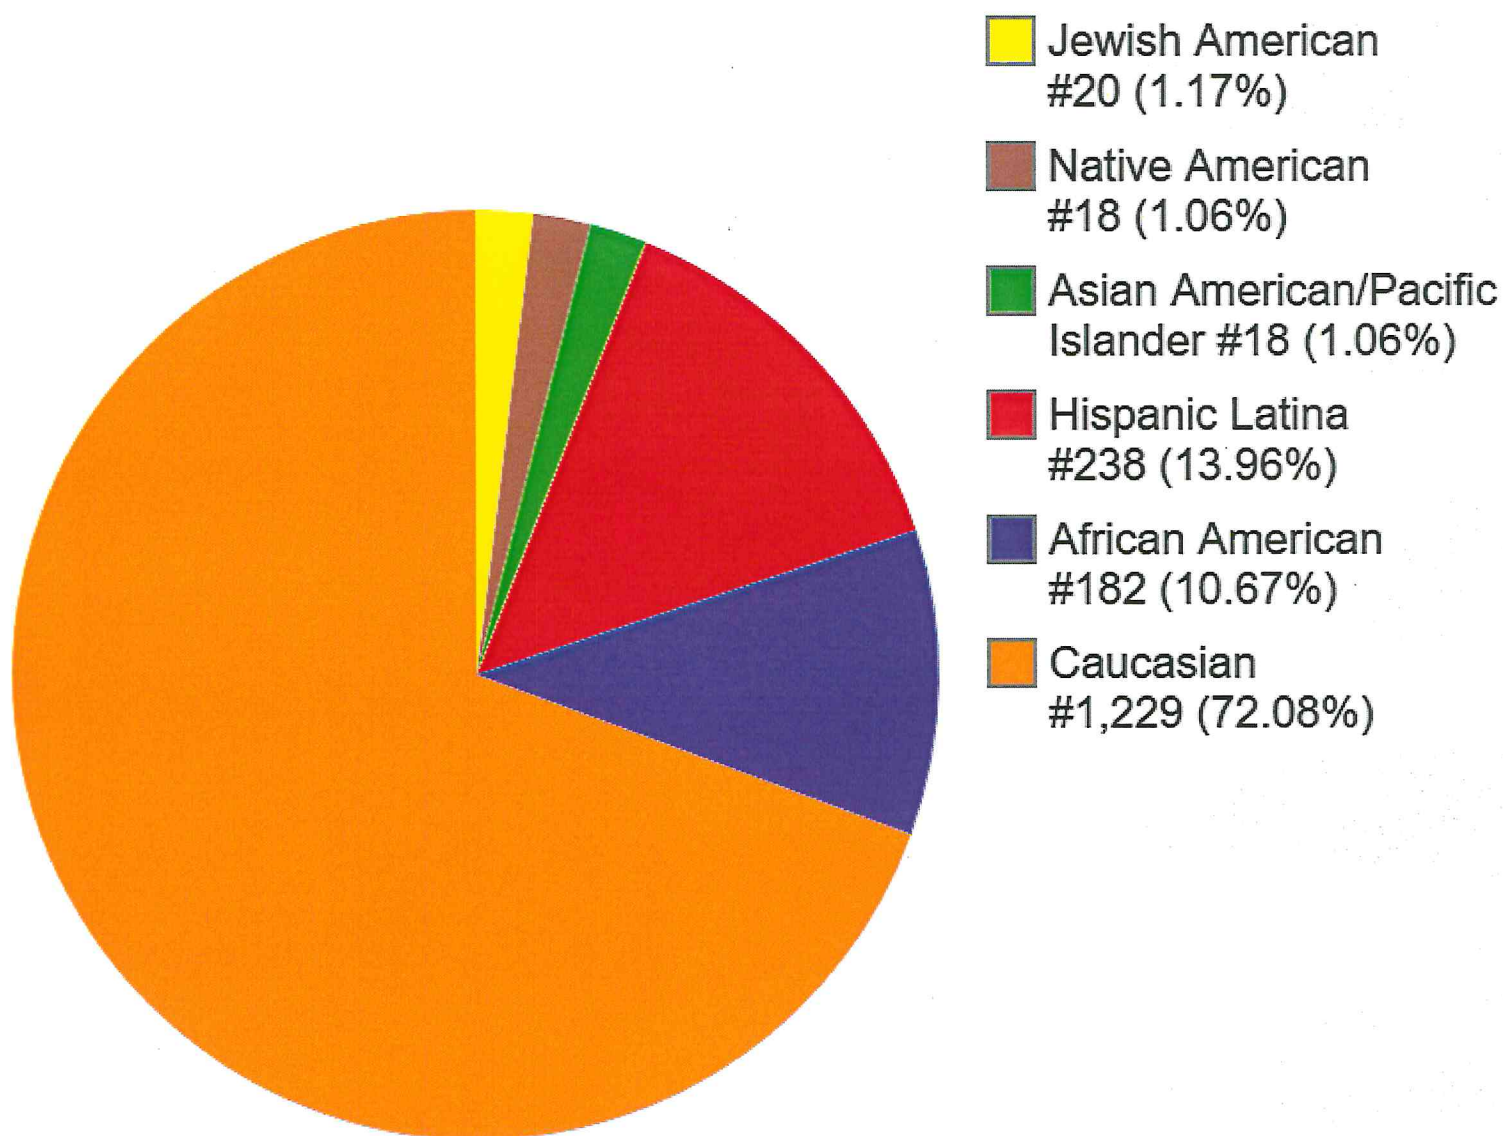

## #1,705 Teams

- Female Veteran/Client  
#562 (32.96%)
- Male Veteran/Client  
#1,143 (67.04%)

# TADSAW Service Dog Team Ethnicity Demographics as of 05/31/2026 #1,705 Teams

# TADSAW Female Team Ethnicity Demographics as of 05/31/2026 #562 Teams (32.96%) of #1,705 Teams

# TADSAW Male Team Ethnicity Demographics as of 05/31/2026 #1,143 Teams (67.04%) of #1,705 Teams