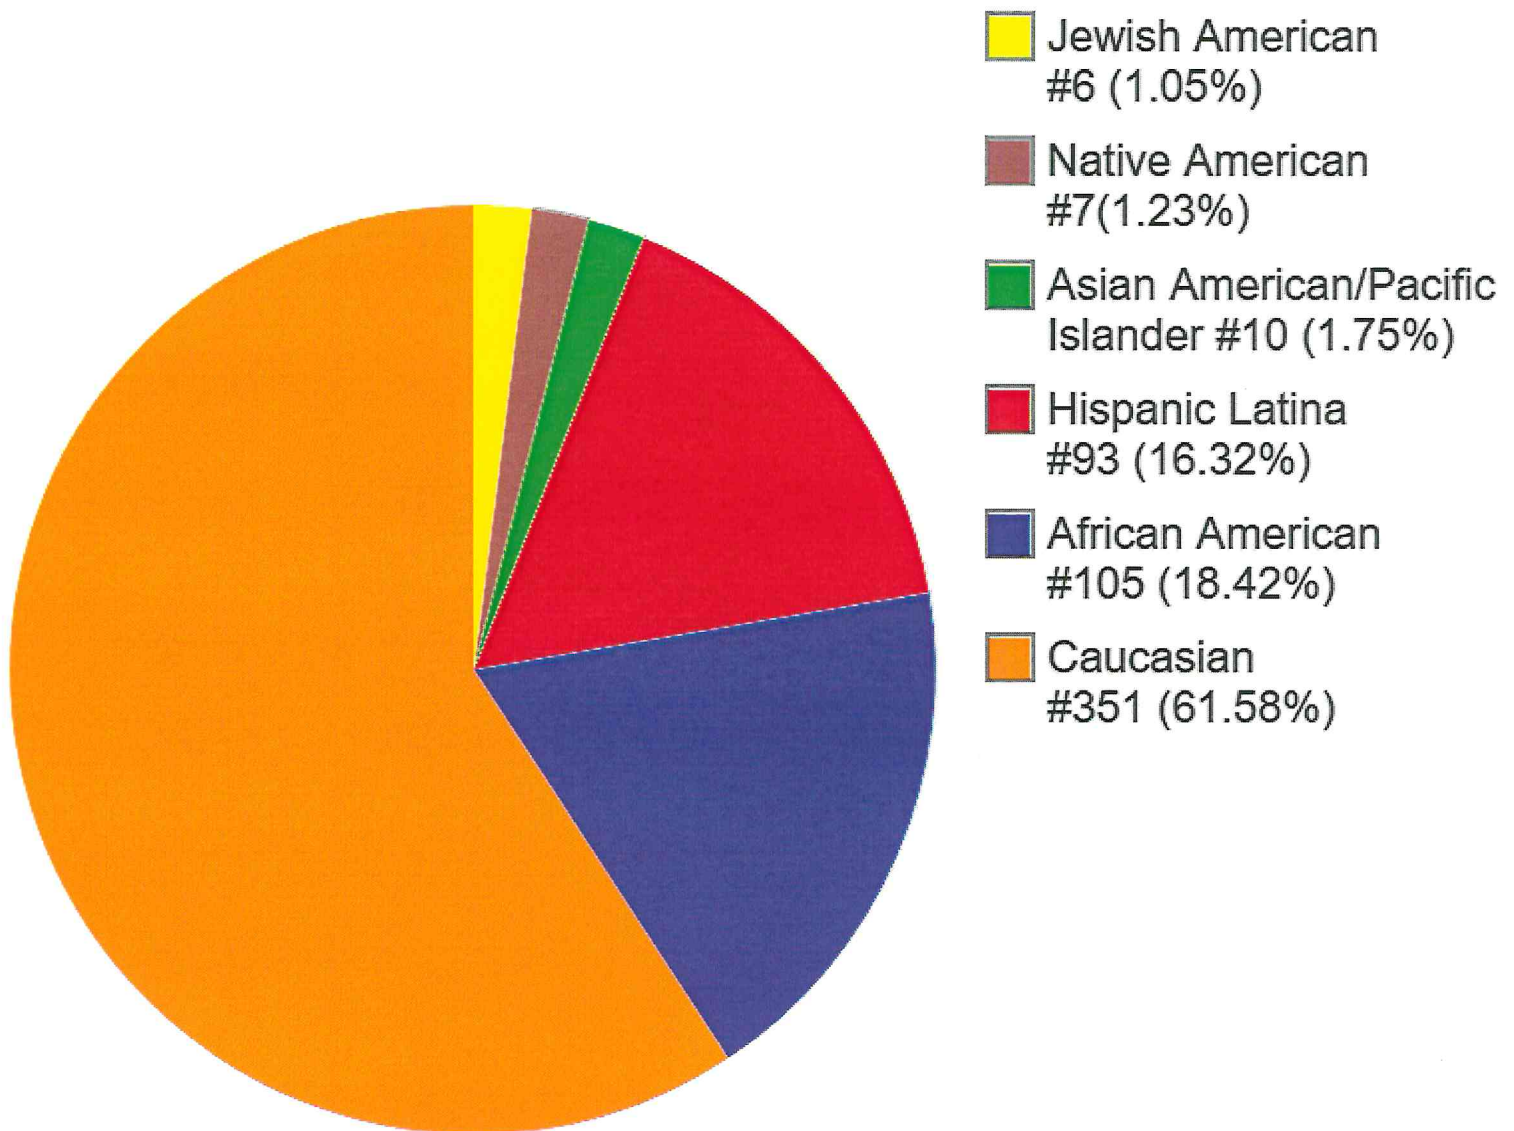

TADSAW Service Dog Team Gender Demographics as of 06/30/2026

#1,720 Teams

- Female Veteran/Client #570 (33.14%)
- Male Veteran/Client #1,150 (66.86%)

TADSAW Service Dog Team Minority Demographics as of 06/30/2026

#479 Teams (27.85%) of #1,720 Teams

TADSAW Service Dog Team Ethnicity Demographics as of 06/30/2026

#1,720 Teams

TADSAW Female Team Ethnicity Demographics as of 06/30/2026

#570 Teams (33.14%) of #1,720 Teams

TADSAW Male Team Ethnicity Demographics as of 06/30/2026 #1,150 Teams (66.86%) of #1,720 Teams

TADSAW Team Affiliation Demographics as of 06/30/2026 - #1,720 Teams - Includes *TADSAF - Family Member Program*