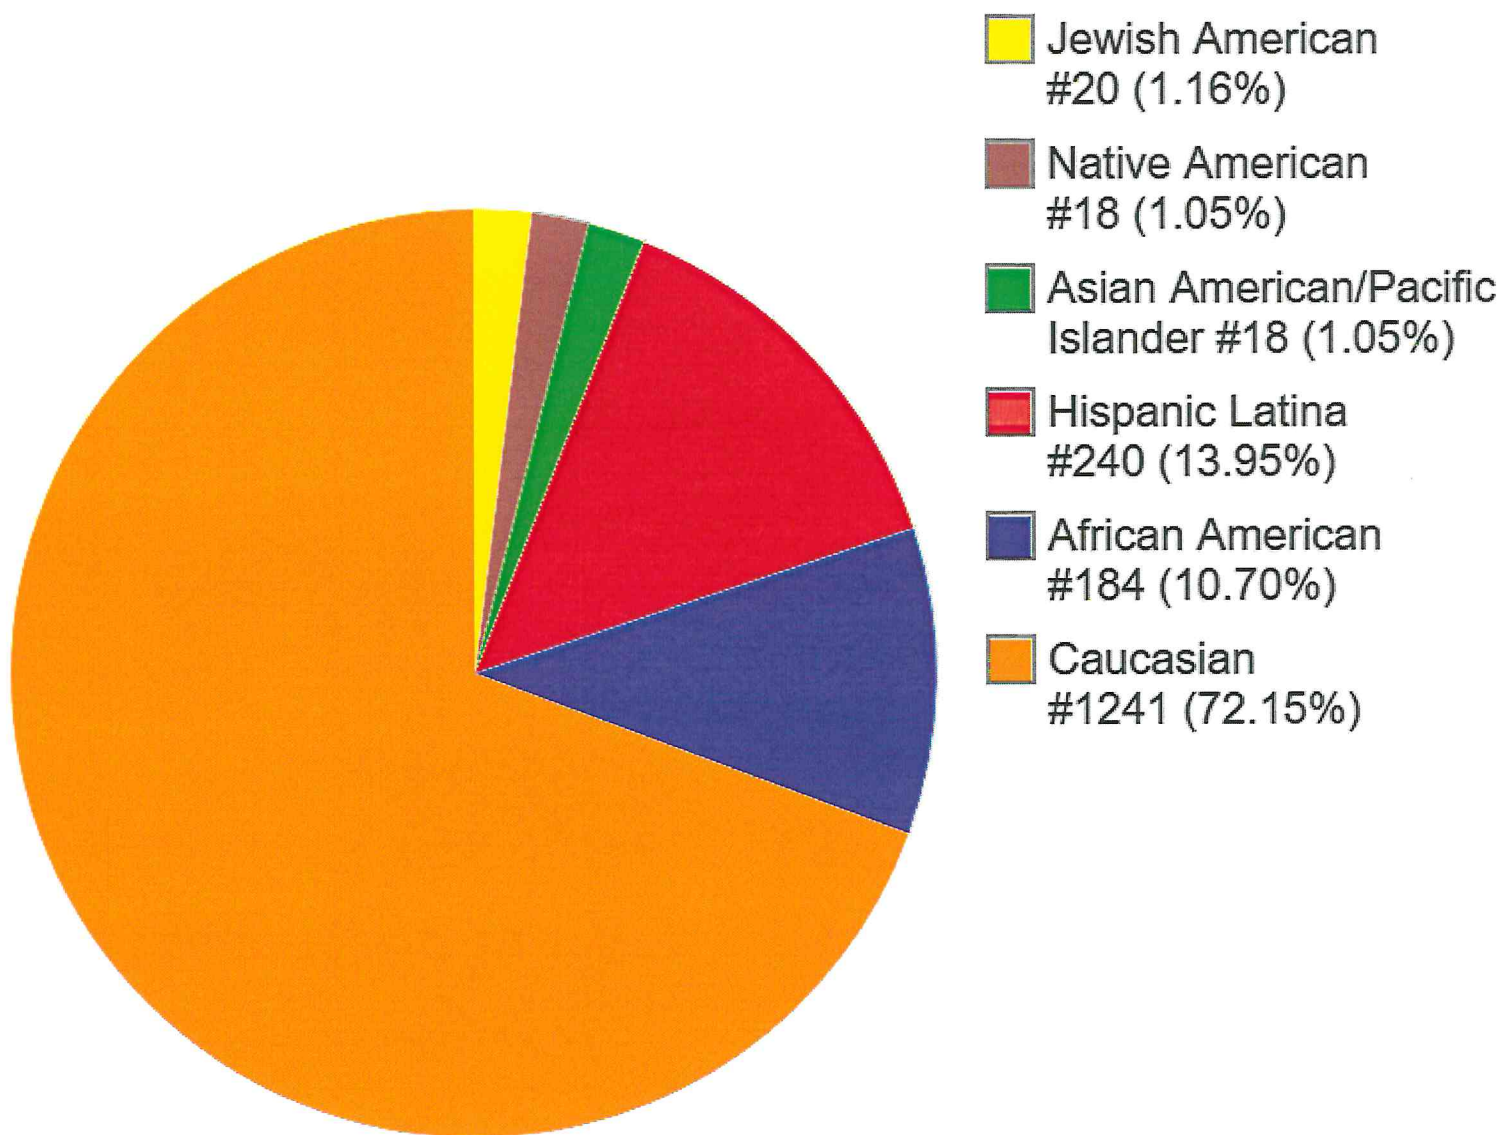

TADSAW Service Dog Team Gender Demographics as of 06/30/2026

#1,720 Teams

- Female Veteran/Client #570 (33.14%)
- Male Veteran/Client #1,150 (66.86%)

TADSAW Service Dog Team Minority Demographics as of 06/30/2026

#479 Teams (27.85%) of #1,720 Teams

TADSAW Service Dog Team Ethnicity Demographics as of 06/30/2026

#1,720 Teams

TADSAW Female Team Ethnicity Demographics as of 06/30/2026

#570 Teams (33.14%) of #1,720 Teams

TADSAW Male Team Ethnicity Demographics as of 06/30/2026 #1,150 Teams (66.86%) of #1,720 Teams

TADSAW Team Affiliation Demographics as of 06/30/2026 - #1,720 Teams - Includes *TADSAF - Family Member Program*