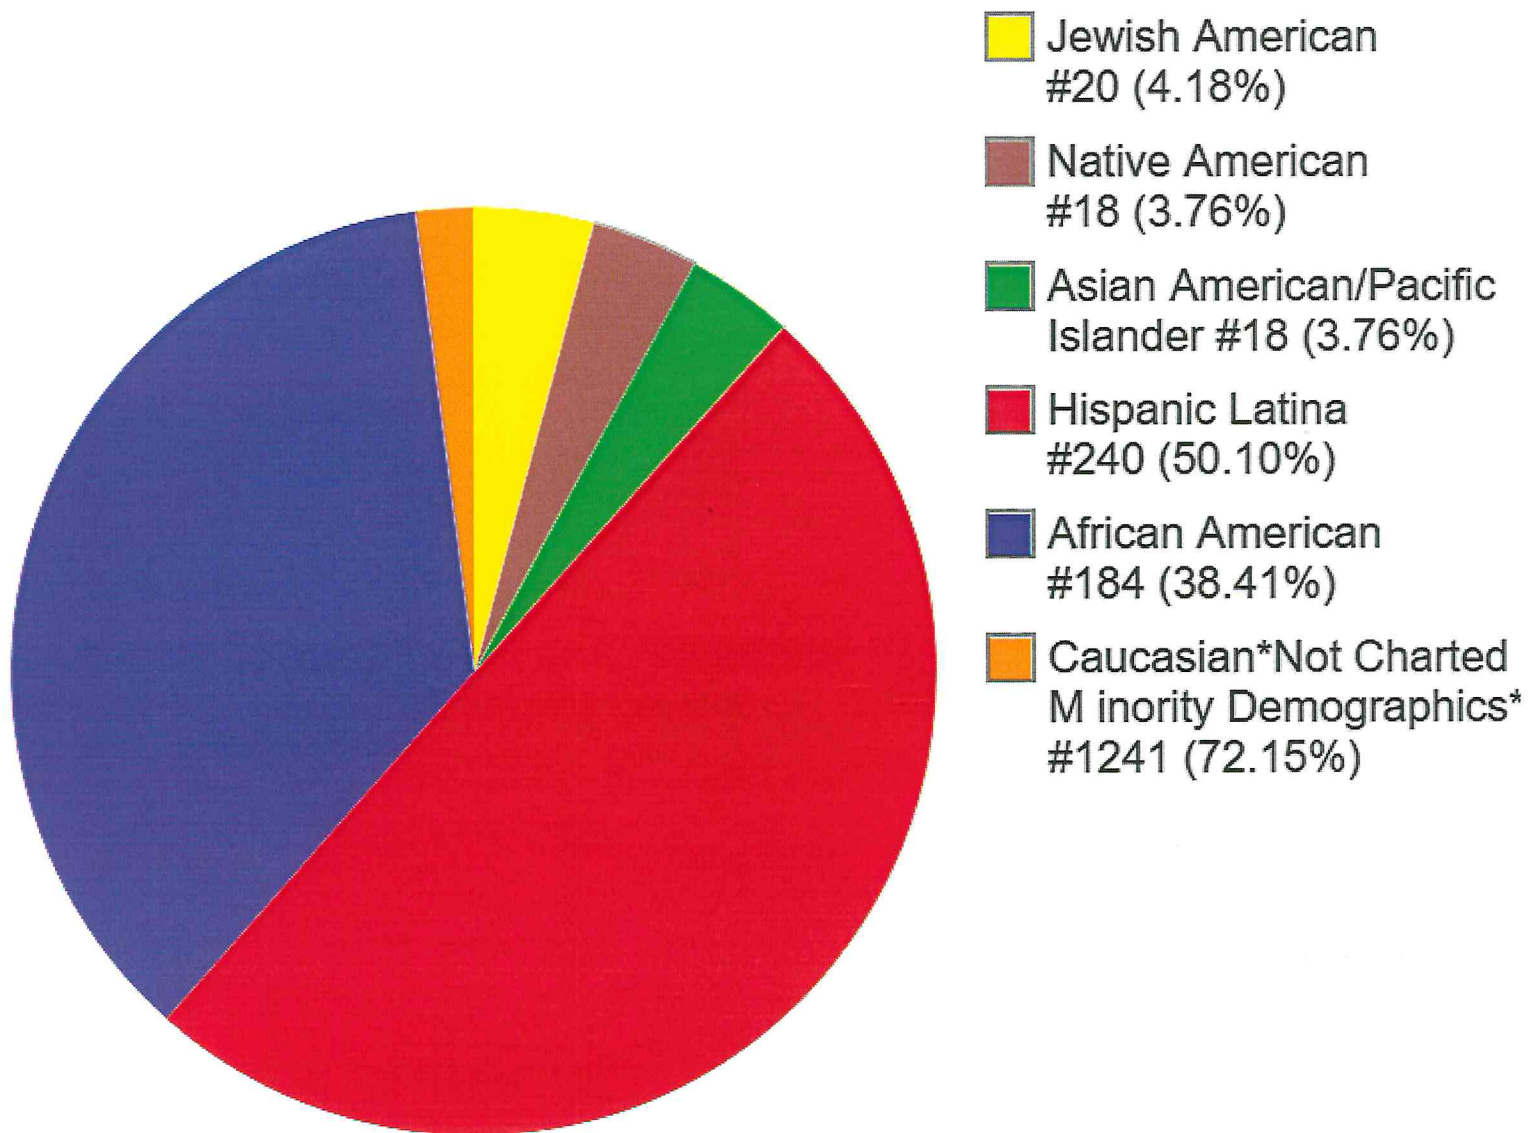

TADSAW Service Dog Team Gender Demographics as of 06/30/2026

#1,720 Teams

- Female Veteran/Client #570 (33.14%)
- Male Veteran/Client #1,150 (66.86%)

TADSAW Service Dog Team Minority Demographics as of 06/30/2026

#479 Teams (27.85%) of #1,720 Teams

TADSAW Service Dog Team Ethnicity Demographics as of 06/30/2026

#1,720 Teams

TADSAW Female Team Ethnicity Demographics as of 06/30/2026

#570 Teams (33.14%) of #1,720 Teams

TADSAW Male Team Ethnicity Demographics as of 06/30/2026 #1,150 Teams (66.86%) of #1,720 Teams

TADSAW Team Affiliation Demographics as of 06/30/2026 - #1,720 Teams - Includes *TADSAF - Family Member Program*