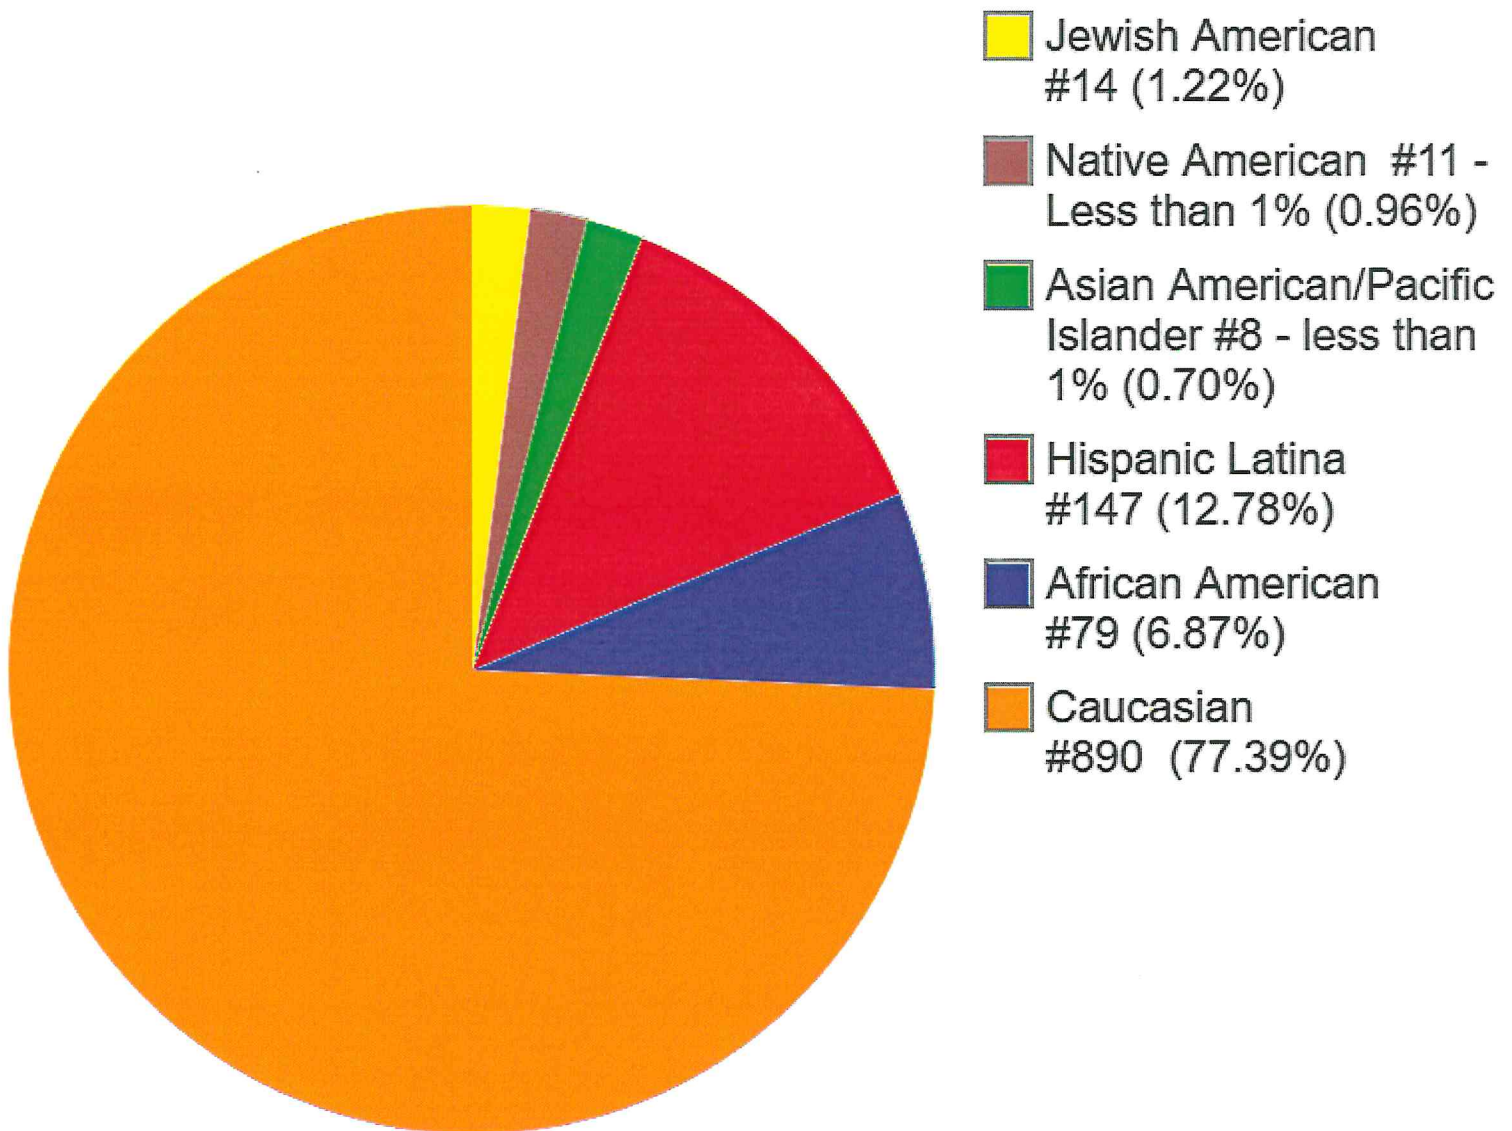

TADSAW Service Dog Team Gender Demographics as of 06/30/2026

#1,720 Teams

- Female Veteran/Client #570 (33.14%)
- Male Veteran/Client #1,150 (66.86%)

TADSAW Service Dog Team Minority Demographics as of 06/30/2026

#479 Teams (27.85%) of #1,720 Teams

TADSAW Service Dog Team Ethnicity Demographics as of 06/30/2026

#1,720 Teams

TADSAW Female Team Ethnicity Demographics as of 06/30/2026

#570 Teams (33.14%) of #1,720 Teams

TADSAW Male Team Ethnicity Demographics as of 06/30/2026 #1,150 Teams (66.86%) of #1,720 Teams

TADSAW Team Affiliation Demographics as of 06/30/2026 - #1,720 Teams - Includes *TADSAF - Family Member Program*