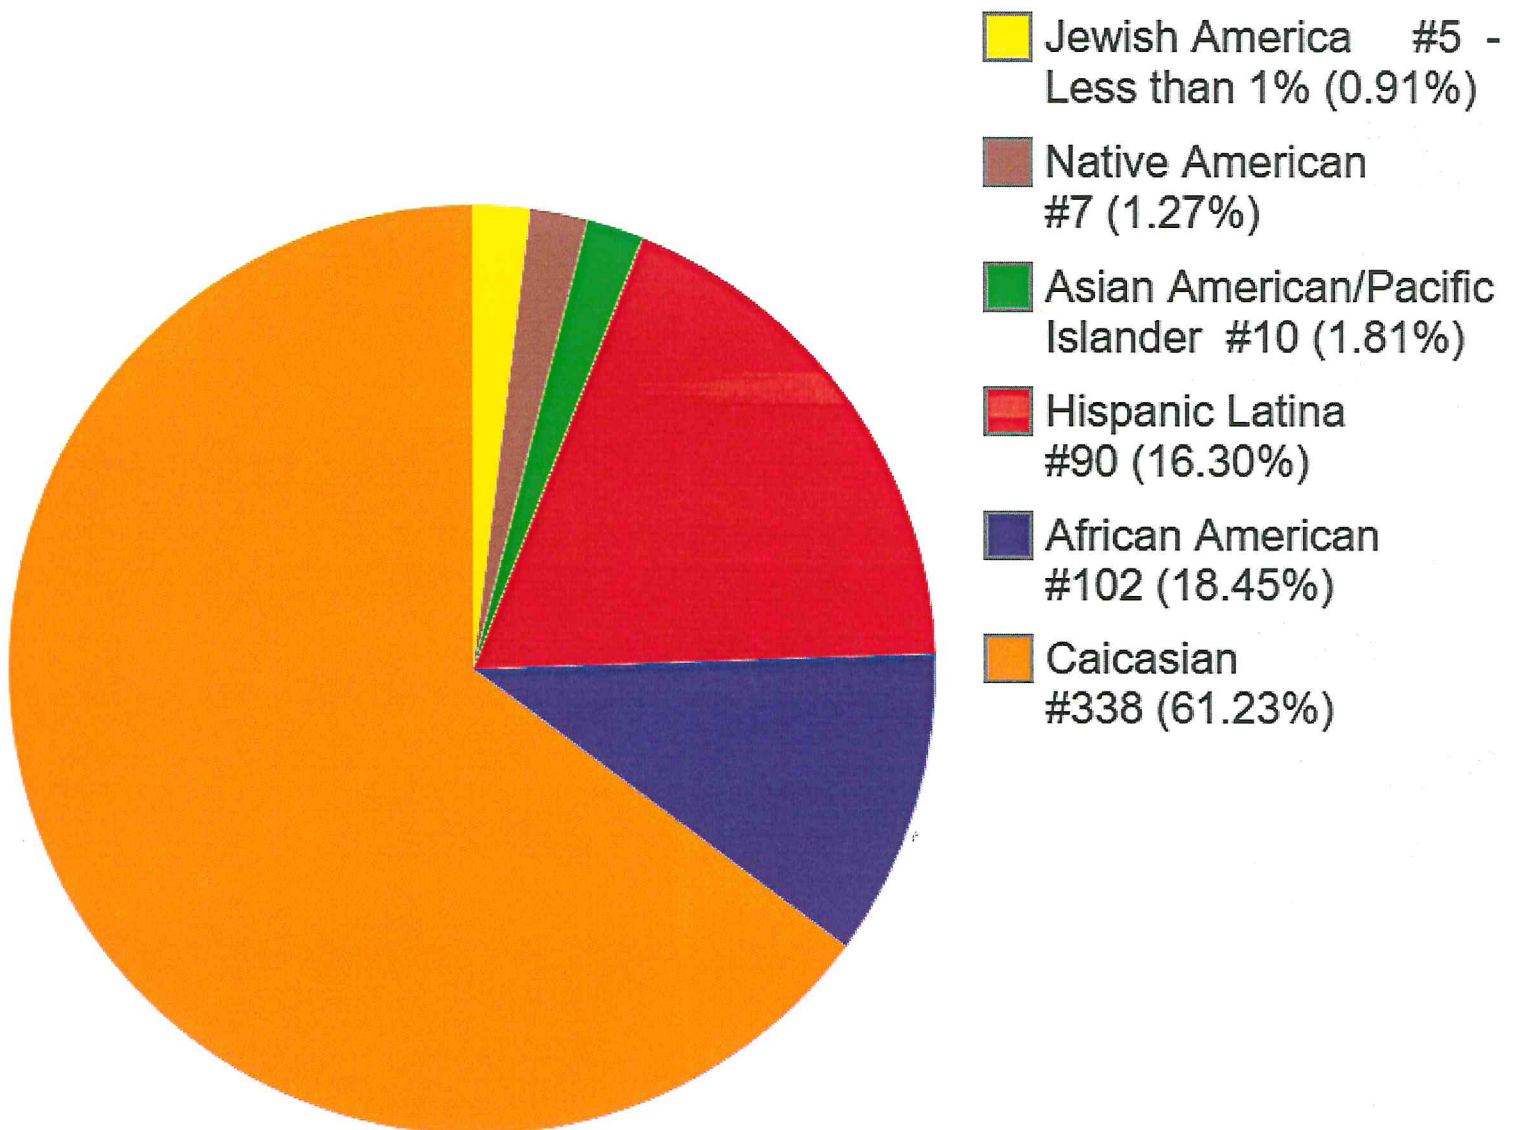

TADSAW Female Team Ethnicity Demographics as of 03/31/2026 #552 Teams (32.76%) of 1,685 Teams