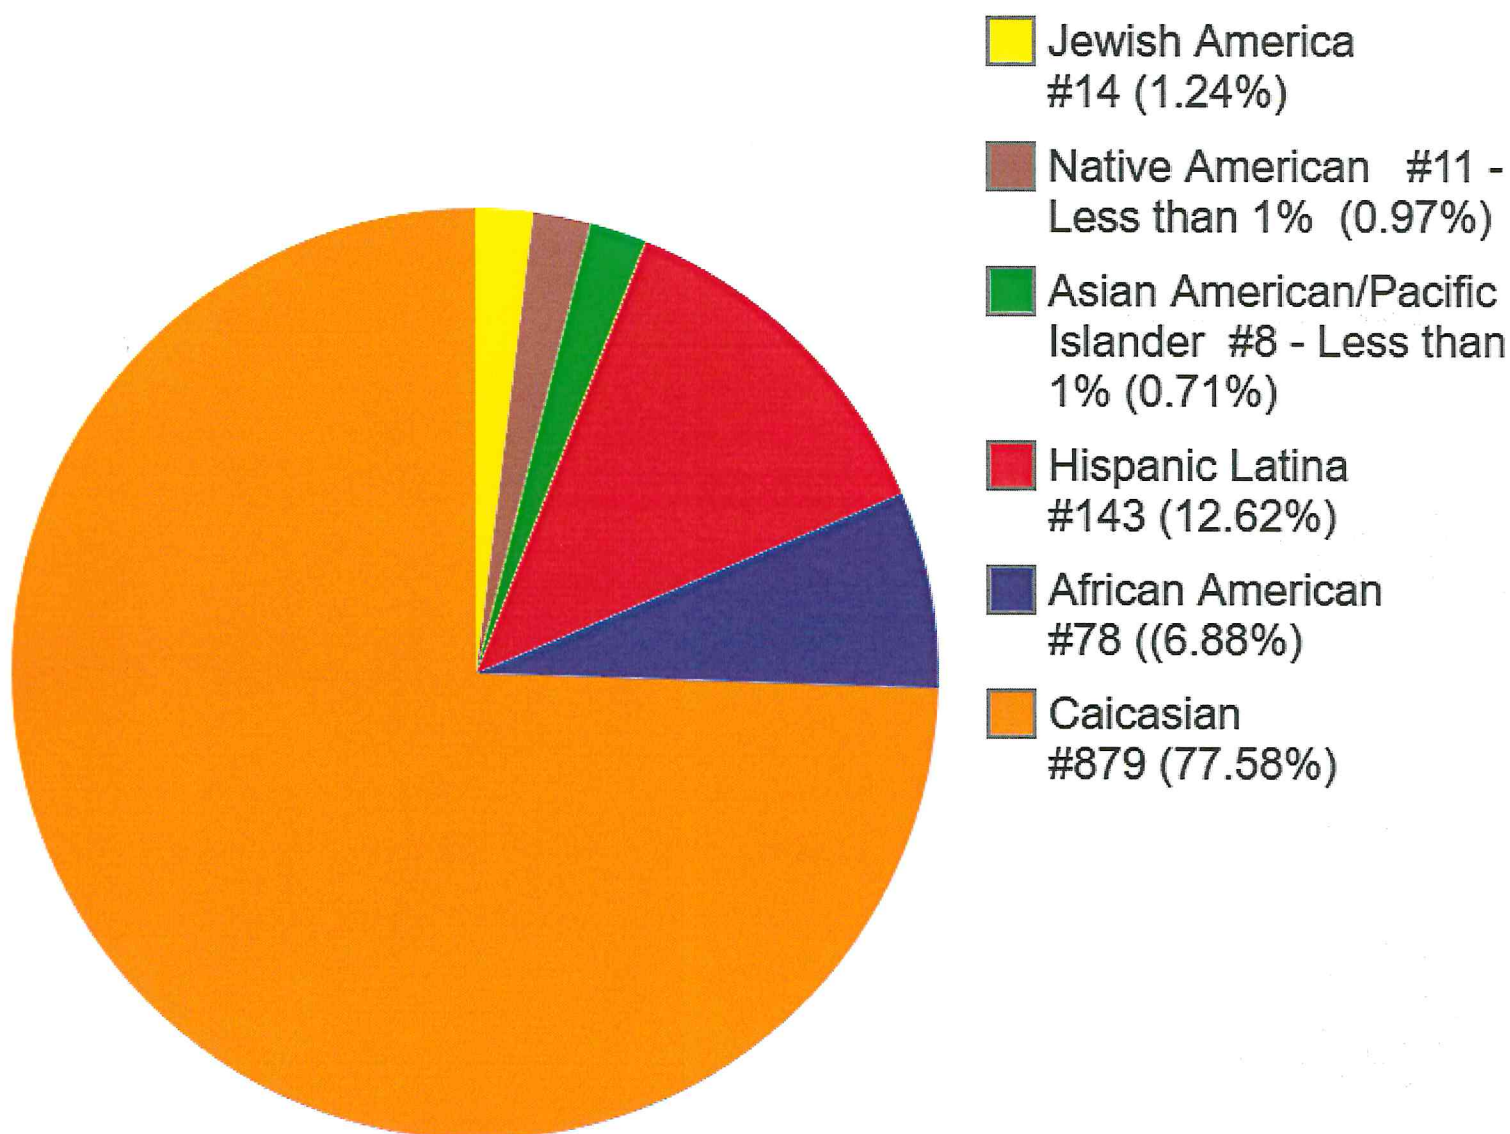

TADSAW Male Team Ethnicity

Demographics as of 03/31/2026

#1,133 Teams (67.24%) of 1,685 Teams