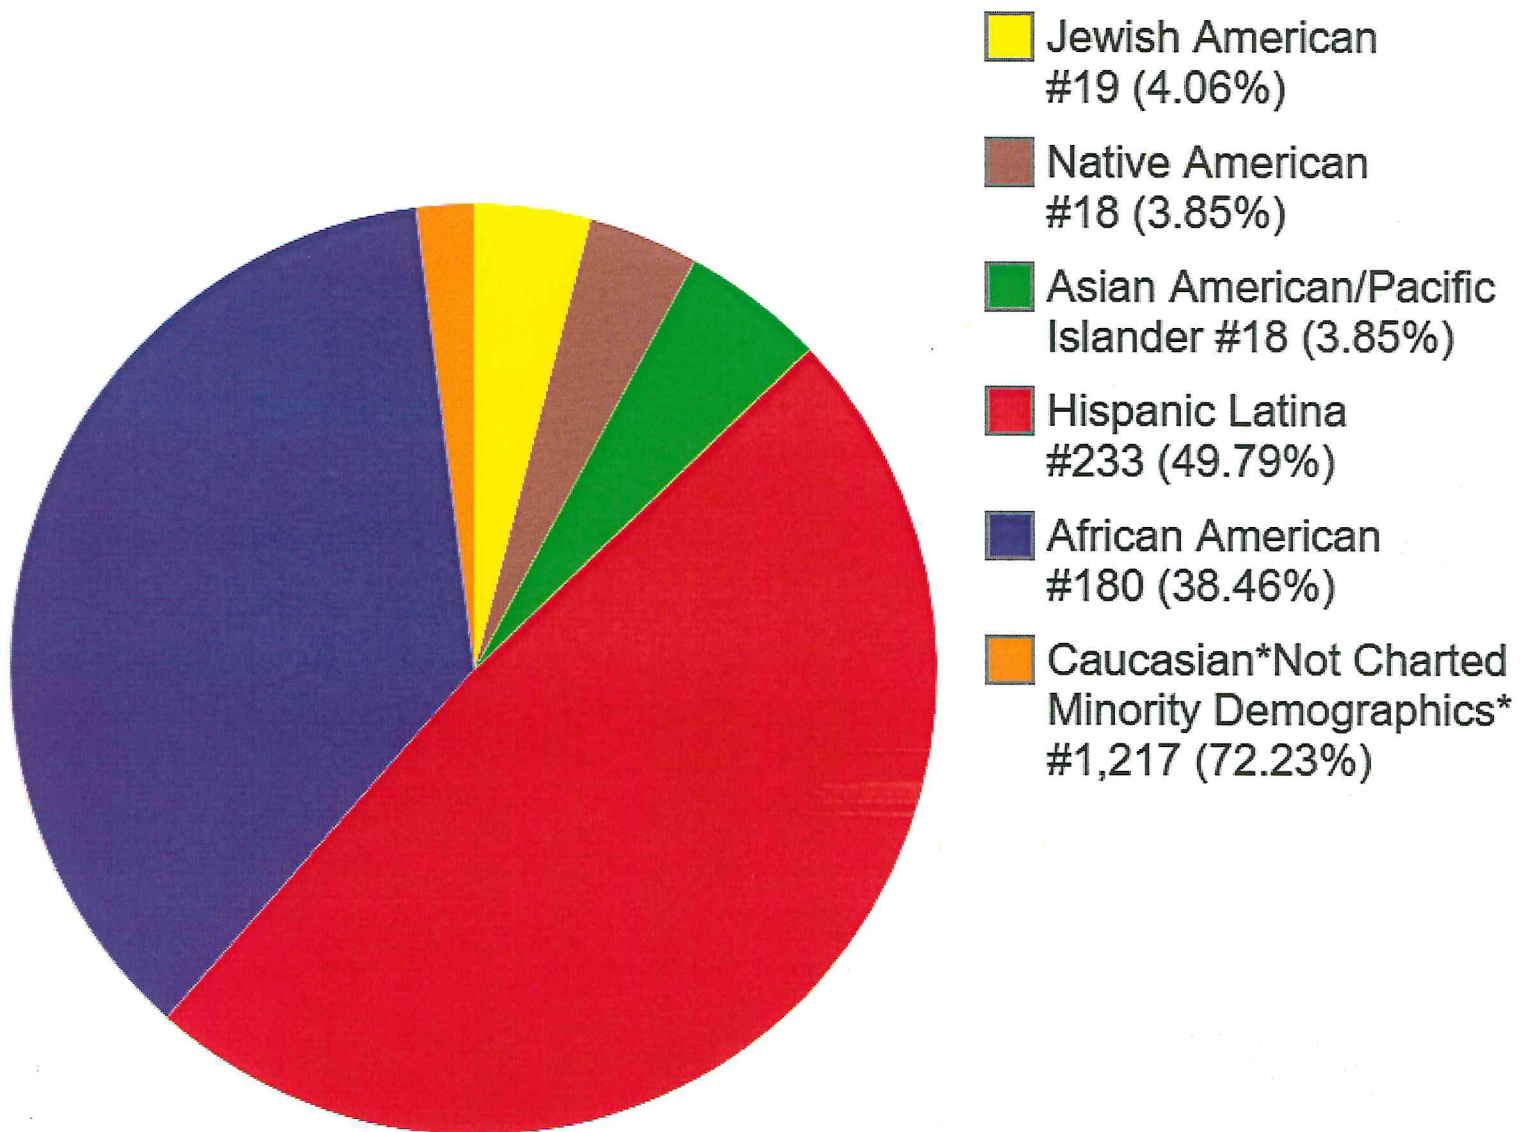

TADSAW Service Dog Team Minority Demographics as of 03/31/2026

#468 Teams (27.77%) of #1,685 Teams