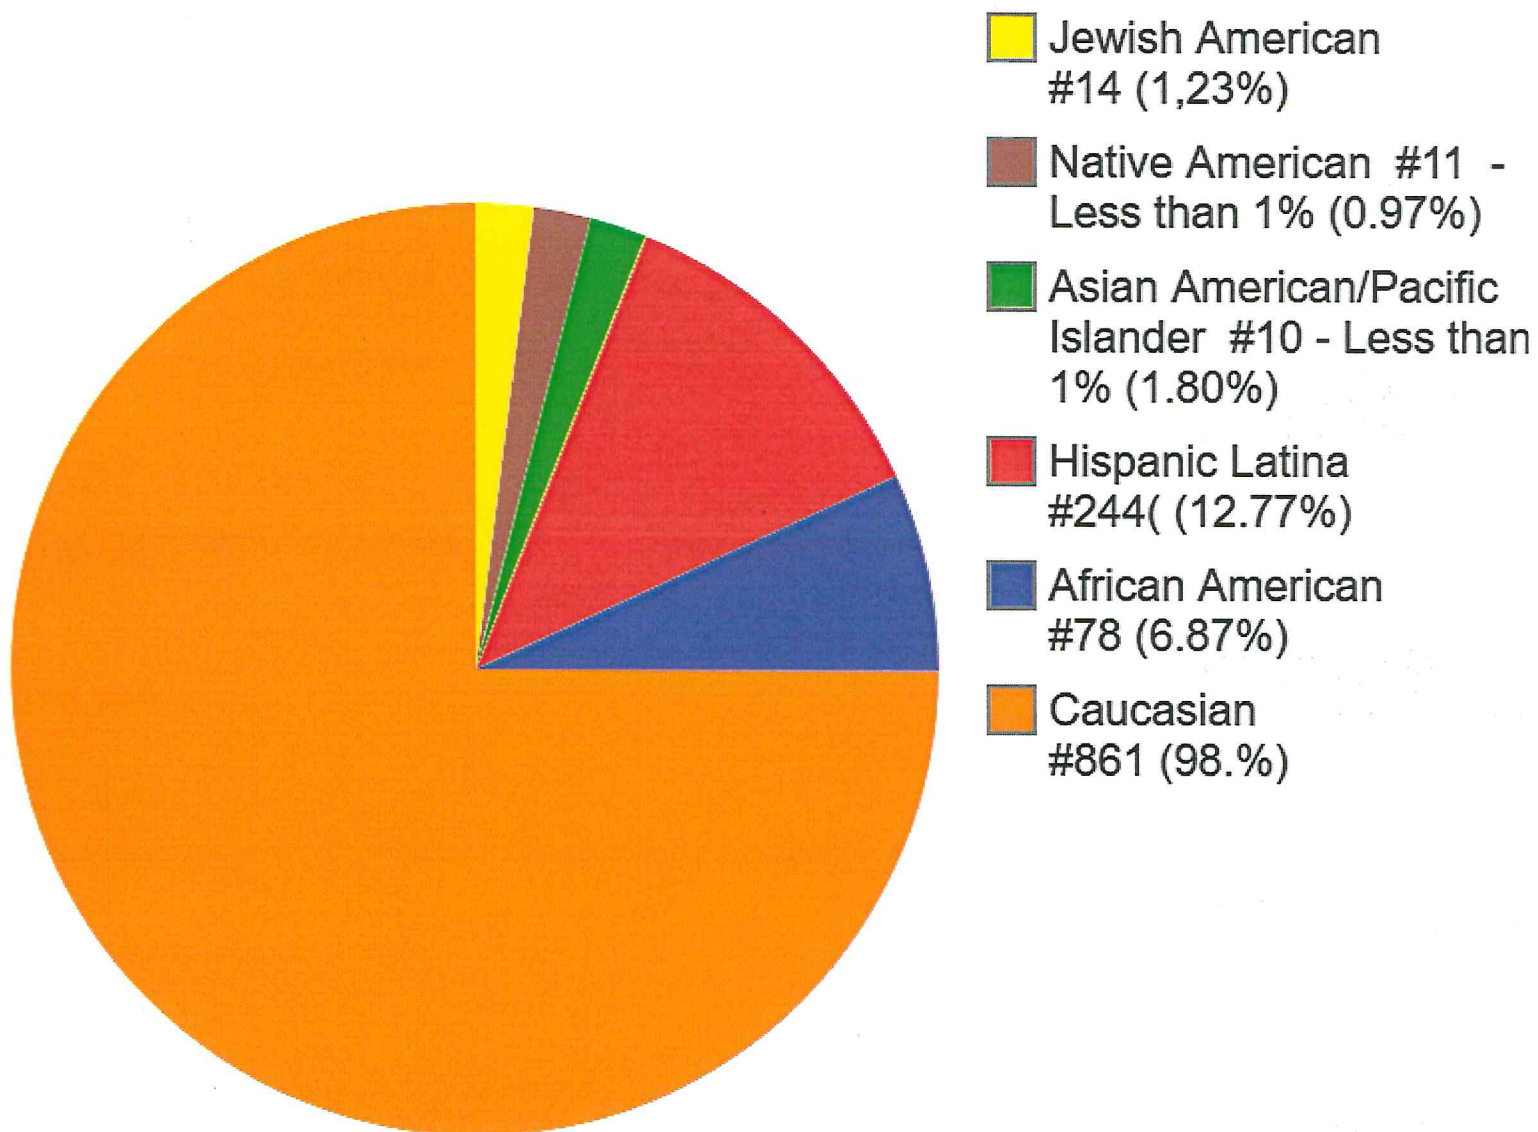

TADSAW Service Dog Team Gender Demographics as of 04/30/2026

#1,692 Teams

TADSAW Service Dog Team Minority Demographics as of 04/30/2026

#469 Teams (27.72%) of #1,692 Teams

TADSAW Service Dog Team Ethnicity Demographics as of 04/30/2026

#1,692 Teams

TADSAW Female Team Ethnicity Demographics as of 04/30/2026 #556 Teams (32.86%) of #1,692 Teams

TADSAW Male Team Ethnicity Demographics as of 04/30/2026 #1,136 Teams (67.14%) of #1,692 Teams

TADSAW Team Affiliation Demographics as of 04/30/2026 - #1,692 Teams - Includes *TADSAF - Family Member Program*