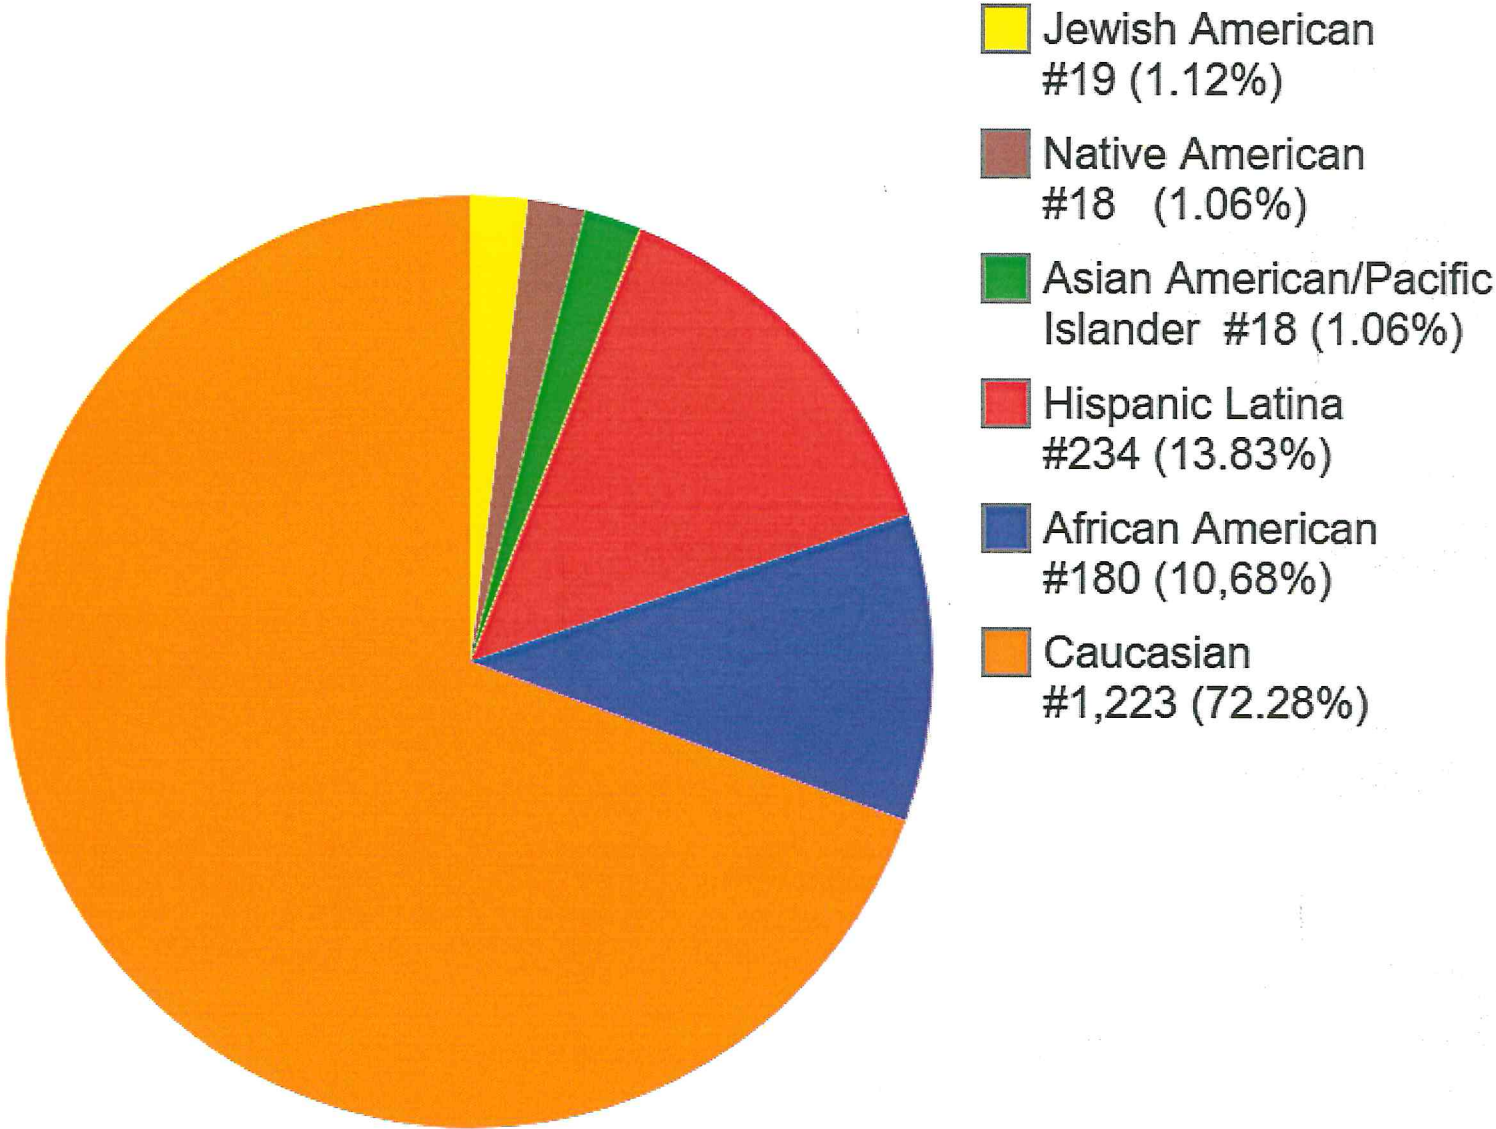

TADSAW Service Dog Team Gender Demographics as of 04/30/2026

#1,692 Teams

TADSAW Service Dog Team Minority Demographics as of 04/30/2026

#469 Teams (27.72%) of #1,692 Teams

TADSAW Service Dog Team Ethnicity Demographics as of 04/30/2026

#1,692 Teams

TADSAW Female Team Ethnicity Demographics as of 04/30/2026 #556 Teams (32.86%) of #1,692 Teams

TADSAW Male Team Ethnicity Demographics as of 04/30/2026 #1,136 Teams (67.14%) of #1,692 Teams

TADSAW Team Affiliation Demographics as of 04/30/2026 - #1,692 Teams - Includes *TADSAF - Family Member Program*