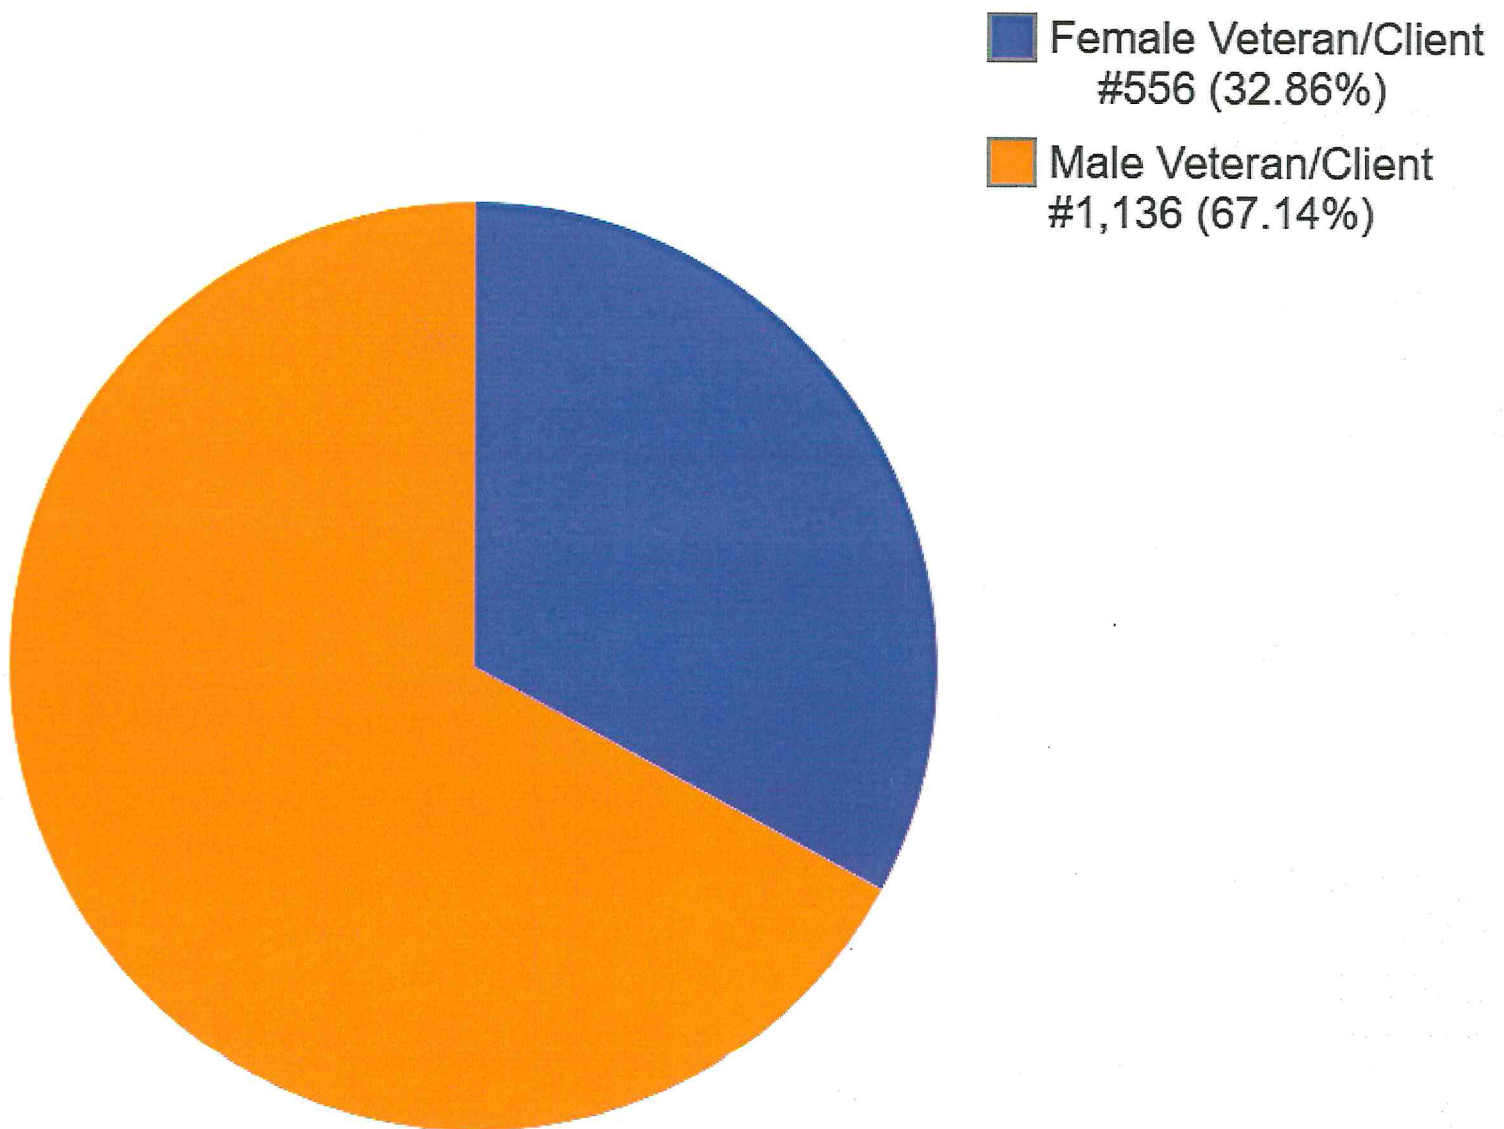

TADSAW Service Dog Team Gender Demographics as of 04/30/2026

#1,692 Teams

TADSAW Service Dog Team Minority Demographics as of 04/30/2026

#469 Teams (27.72%) of #1,692 Teams

TADSAW Service Dog Team Ethnicity Demographics as of 04/30/2026

#1,692 Teams

TADSAW Female Team Ethnicity Demographics as of 04/30/2026 #556 Teams (32.86%) of #1,692 Teams

TADSAW Male Team Ethnicity Demographics as of 04/30/2026 #1,136 Teams (67.14%) of #1,692 Teams

TADSAW Team Affiliation Demographics as of 04/30/2026 - #1,692 Teams - Includes *TADSAF - Family Member Program*