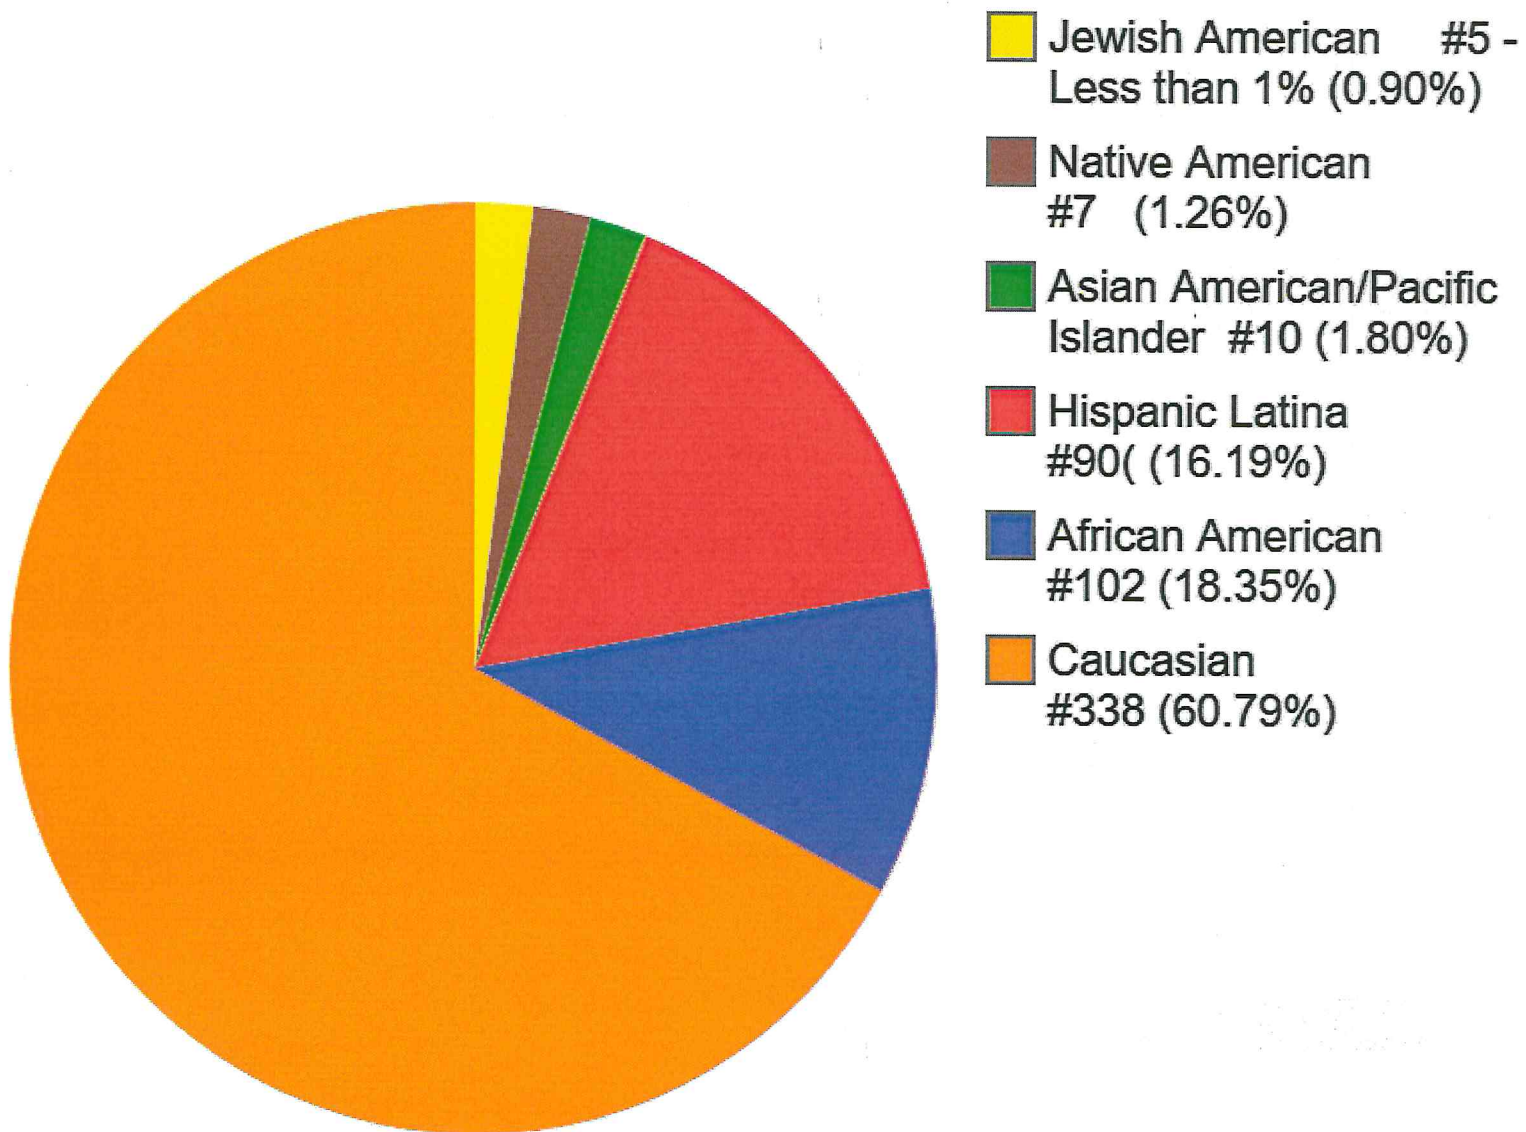

TADSAW Service Dog Team Gender Demographics as of 04/30/2026

#1,692 Teams

TADSAW Service Dog Team Minority Demographics as of 04/30/2026

#469 Teams (27.72%) of #1,692 Teams

TADSAW Service Dog Team Ethnicity Demographics as of 04/30/2026

#1,692 Teams

TADSAW Female Team Ethnicity Demographics as of 04/30/2026 #556 Teams (32.86%) of #1,692 Teams

TADSAW Male Team Ethnicity Demographics as of 04/30/2026 #1,136 Teams (67.14%) of #1,692 Teams

TADSAW Team Affiliation Demographics as of 04/30/2026 - #1,692 Teams - Includes *TADSAF - Family Member Program*