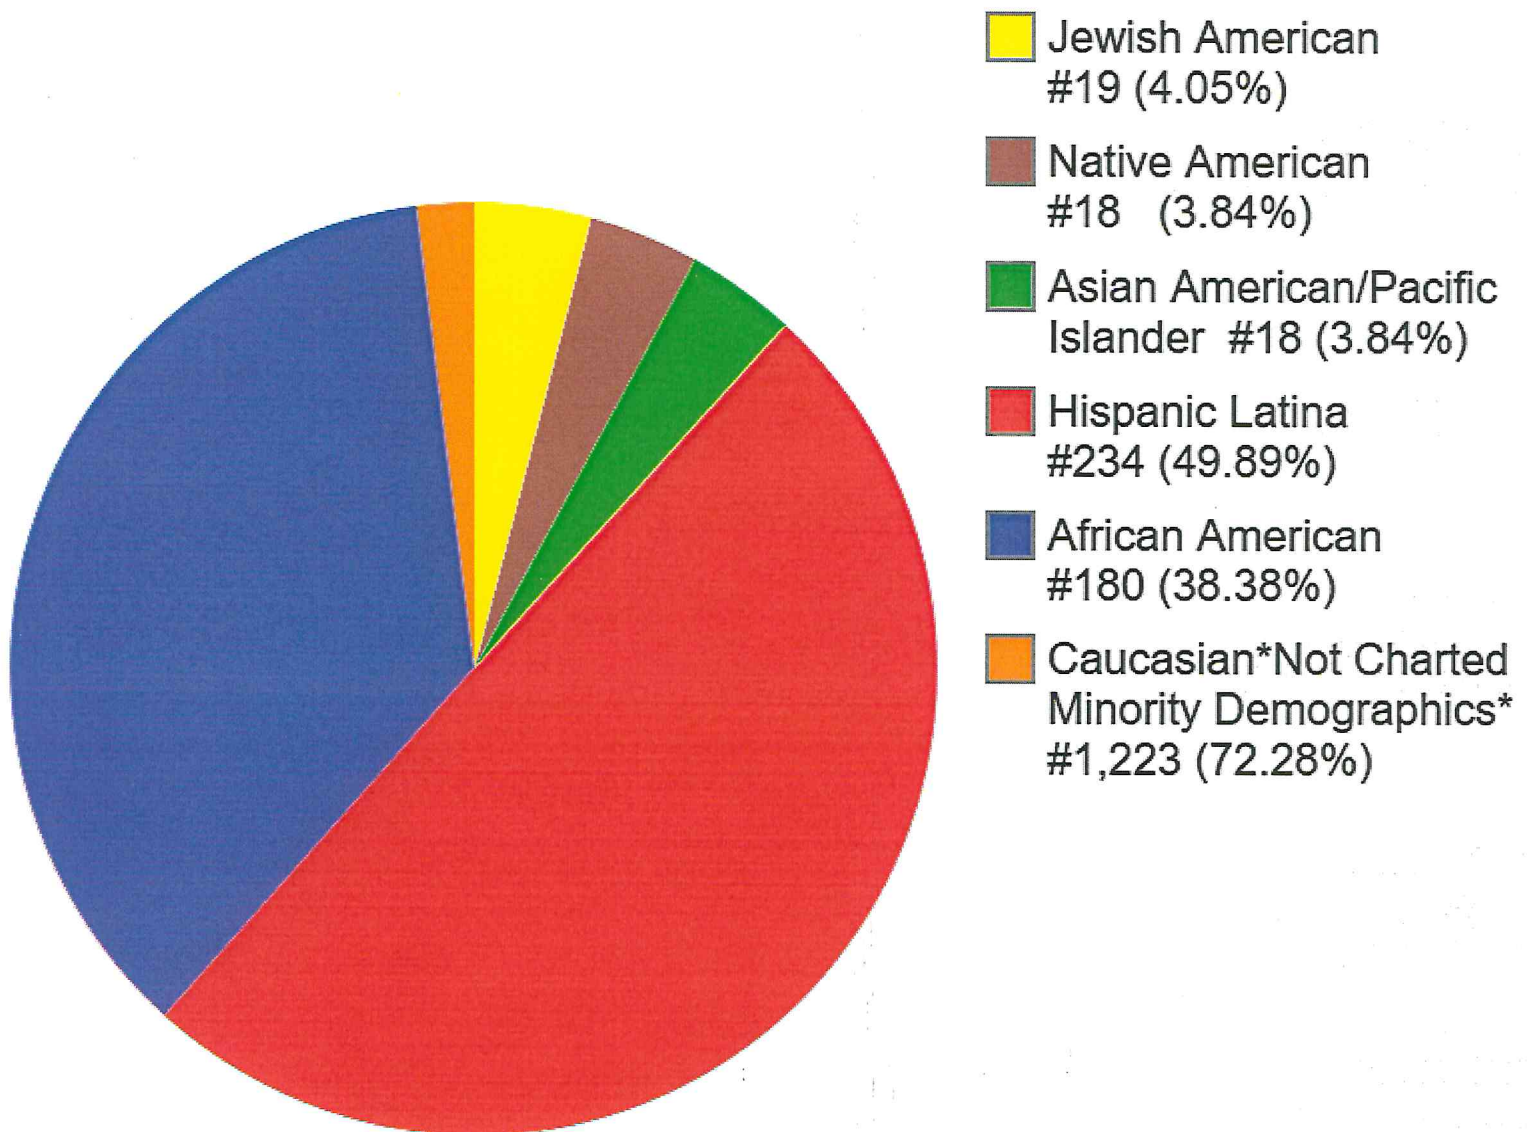

TADSAW Service Dog Team Gender Demographics as of 04/30/2026

#1,692 Teams

TADSAW Service Dog Team Minority Demographics as of 04/30/2026

#469 Teams (27.72%) of #1,692 Teams

TADSAW Service Dog Team Ethnicity Demographics as of 04/30/2026

#1,692 Teams

TADSAW Female Team Ethnicity Demographics as of 04/30/2026 #556 Teams (32.86%) of #1,692 Teams

TADSAW Male Team Ethnicity Demographics as of 04/30/2026 #1,136 Teams (67.14%) of #1,692 Teams

TADSAW Team Affiliation Demographics as of 04/30/2026 - #1,692 Teams - Includes *TADSAF - Family Member Program*