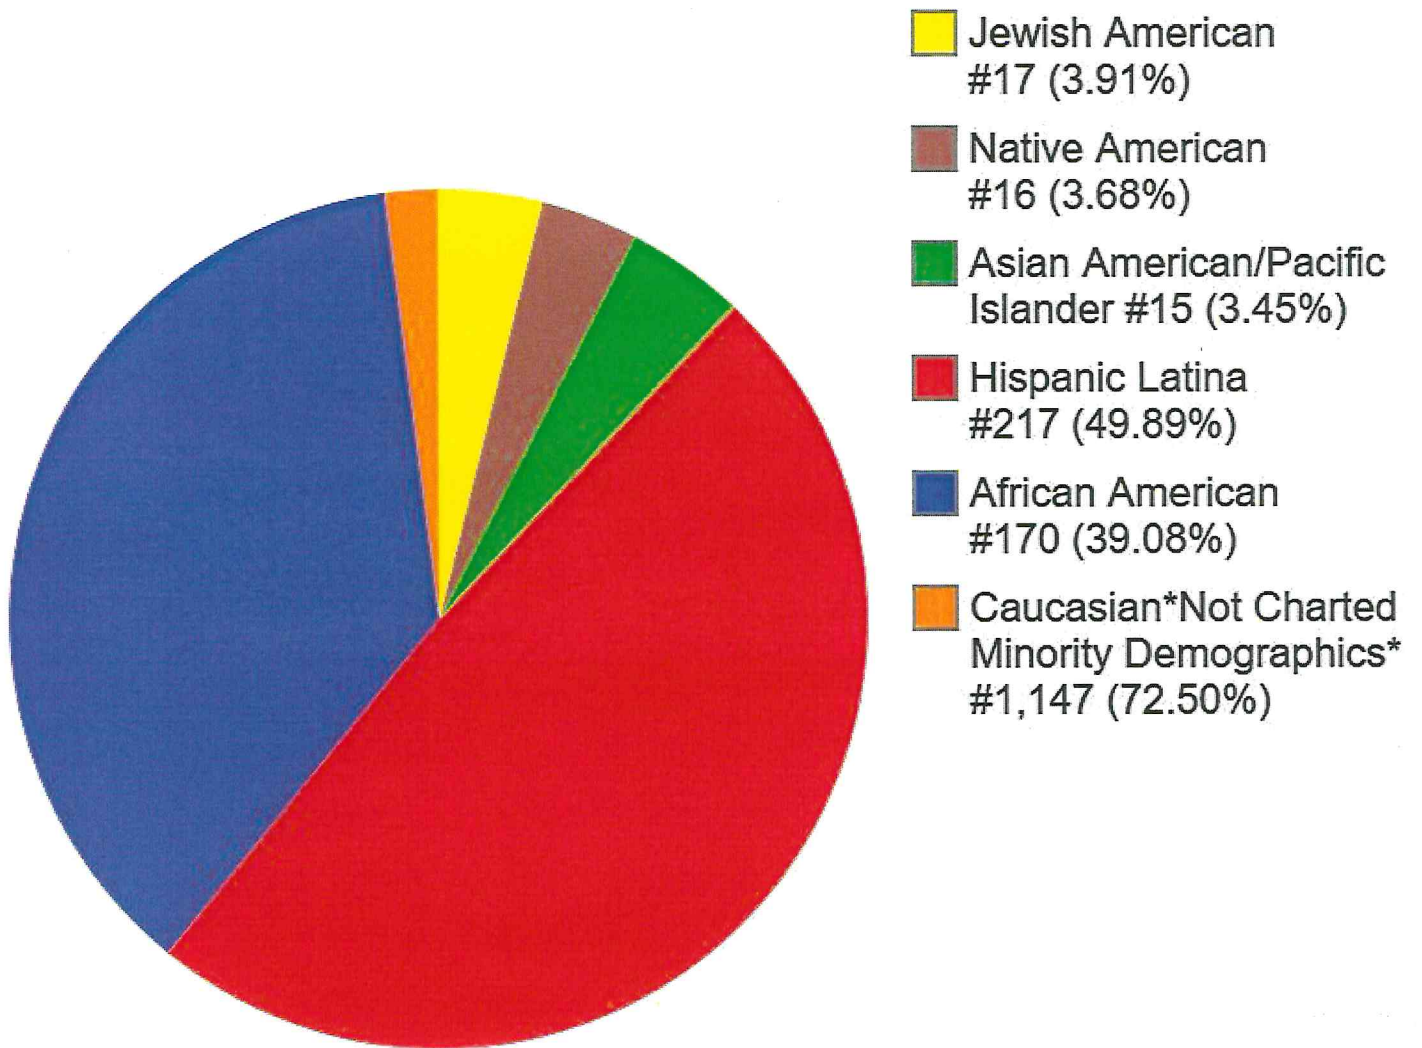

TADSAW Service Dog Team Minority Demographics as of 03/31/2025

#435 Teams (27.50%) of #1,582 Teams