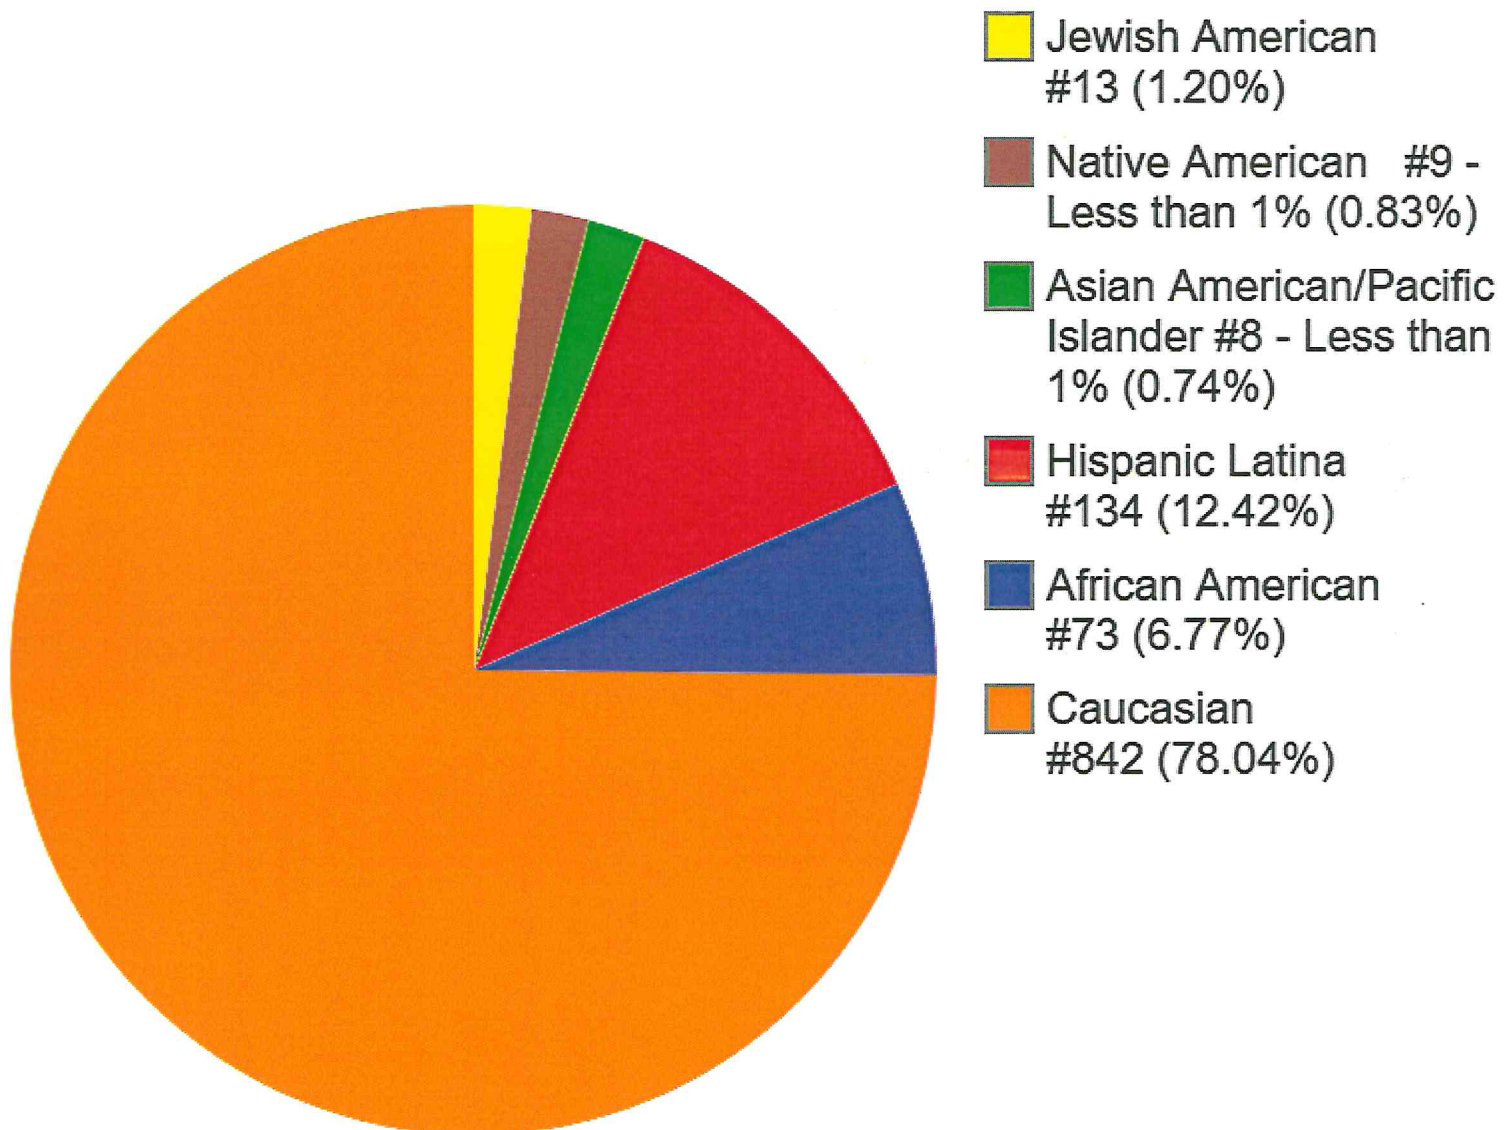

# TADSAW Service Dog Team Minority Demographics as of 03/31/2025

#435 Teams (27.50%) of #1,582 Teams

# TADSAW Service Dog Team Ethnicity Demographics as of 03/31/2025

# TADSAW Female Team Ethnicity Demographics as of 03/31/2025 #503 Teams (31.80%) of #1,582 Teams

# TADSAW Male Team Ethnicity Demographics as of 03/31/2025 #1,179 Teams (68.20%) of #1,582 Teams