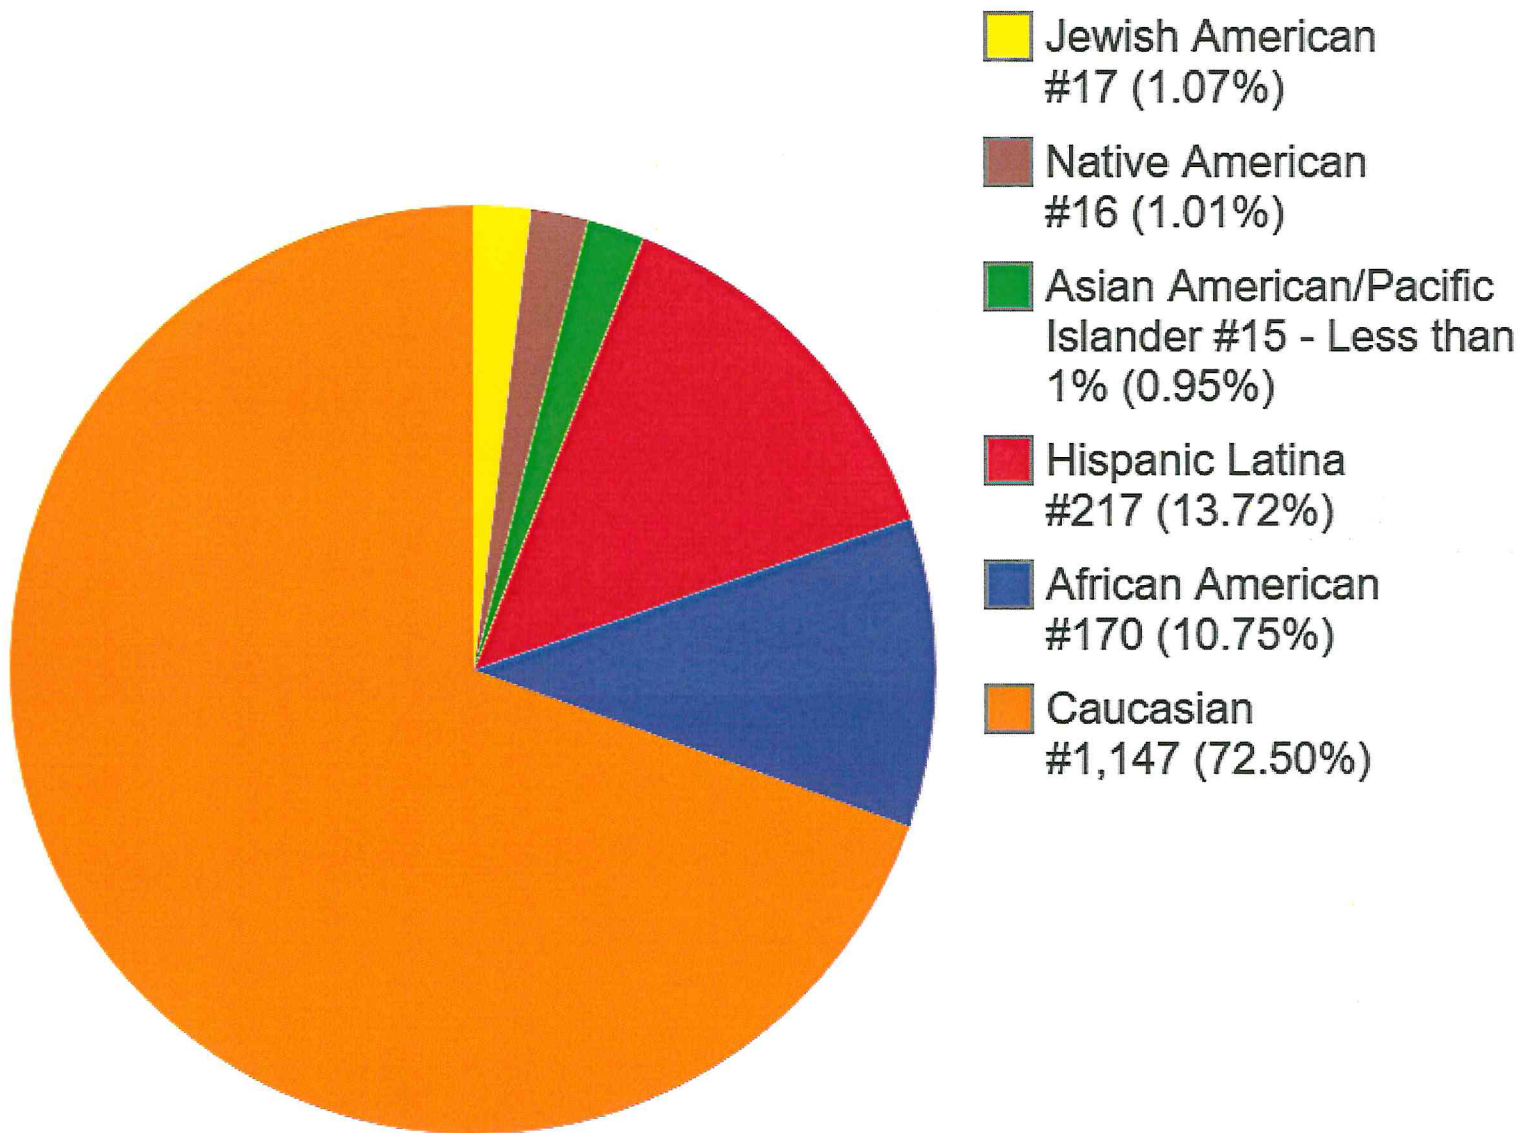

## #1,582 Teams

- Female Veteran Teams  
#503
- Male Veteran Teams  
#1,079

# TADSAW Service Dog Team Minority Demographics as of 03/31/2025

#435 Teams (27.50%) of #1,582 Teams

# TADSAW Female Team Ethnicity Demographics as of 03/31/2025 #503 Teams (31.80%) of #1,582 Teams

# TADSAW Male Team Ethnicity Demographics as of 03/31/2025 #1,179 Teams (68.20%) of #1,582 Teams