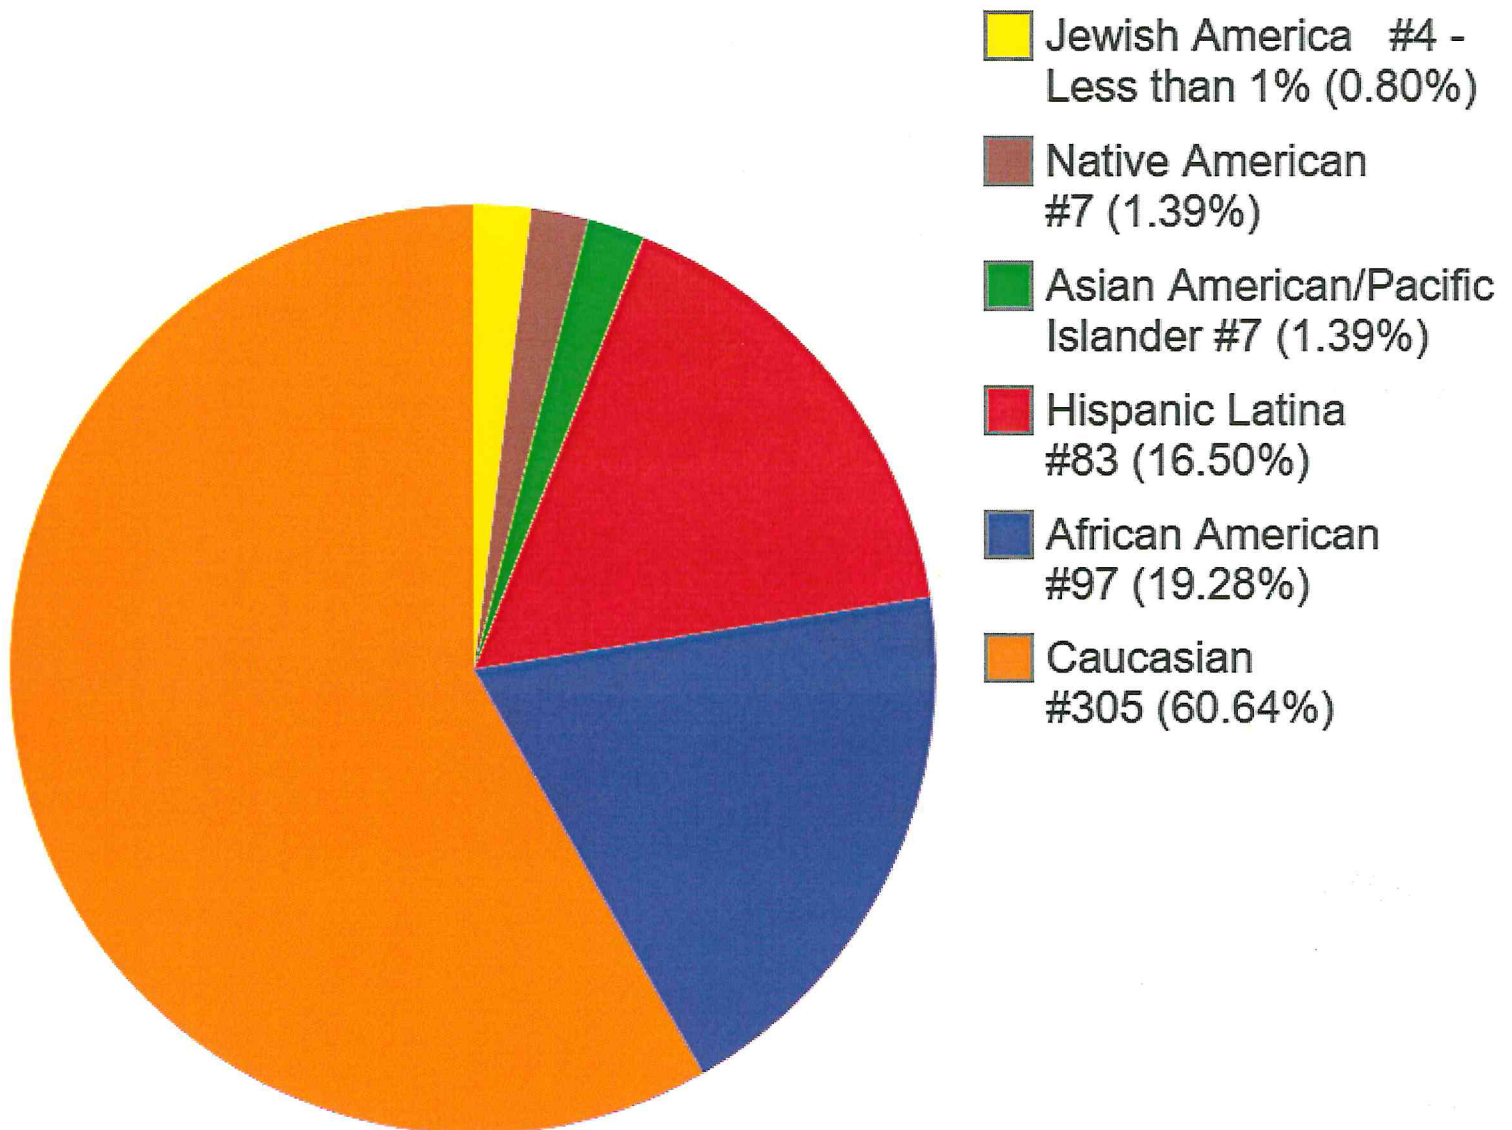

## #1,582 Teams

- Female Veteran Teams  
#503
- Male Veteran Teams  
#1,079

# TADSAW Service Dog Team Minority Demographics as of 03/31/2025

#435 Teams (27.50%) of #1,582 Teams

# TADSAW Female Team Ethnicity Demographics as of 03/31/2025 #503 Teams (31.80%) of #1,582 Teams

# TADSAW Male Team Ethnicity Demographics as of 03/31/2025 #1,179 Teams (68.20%) of #1,582 Teams