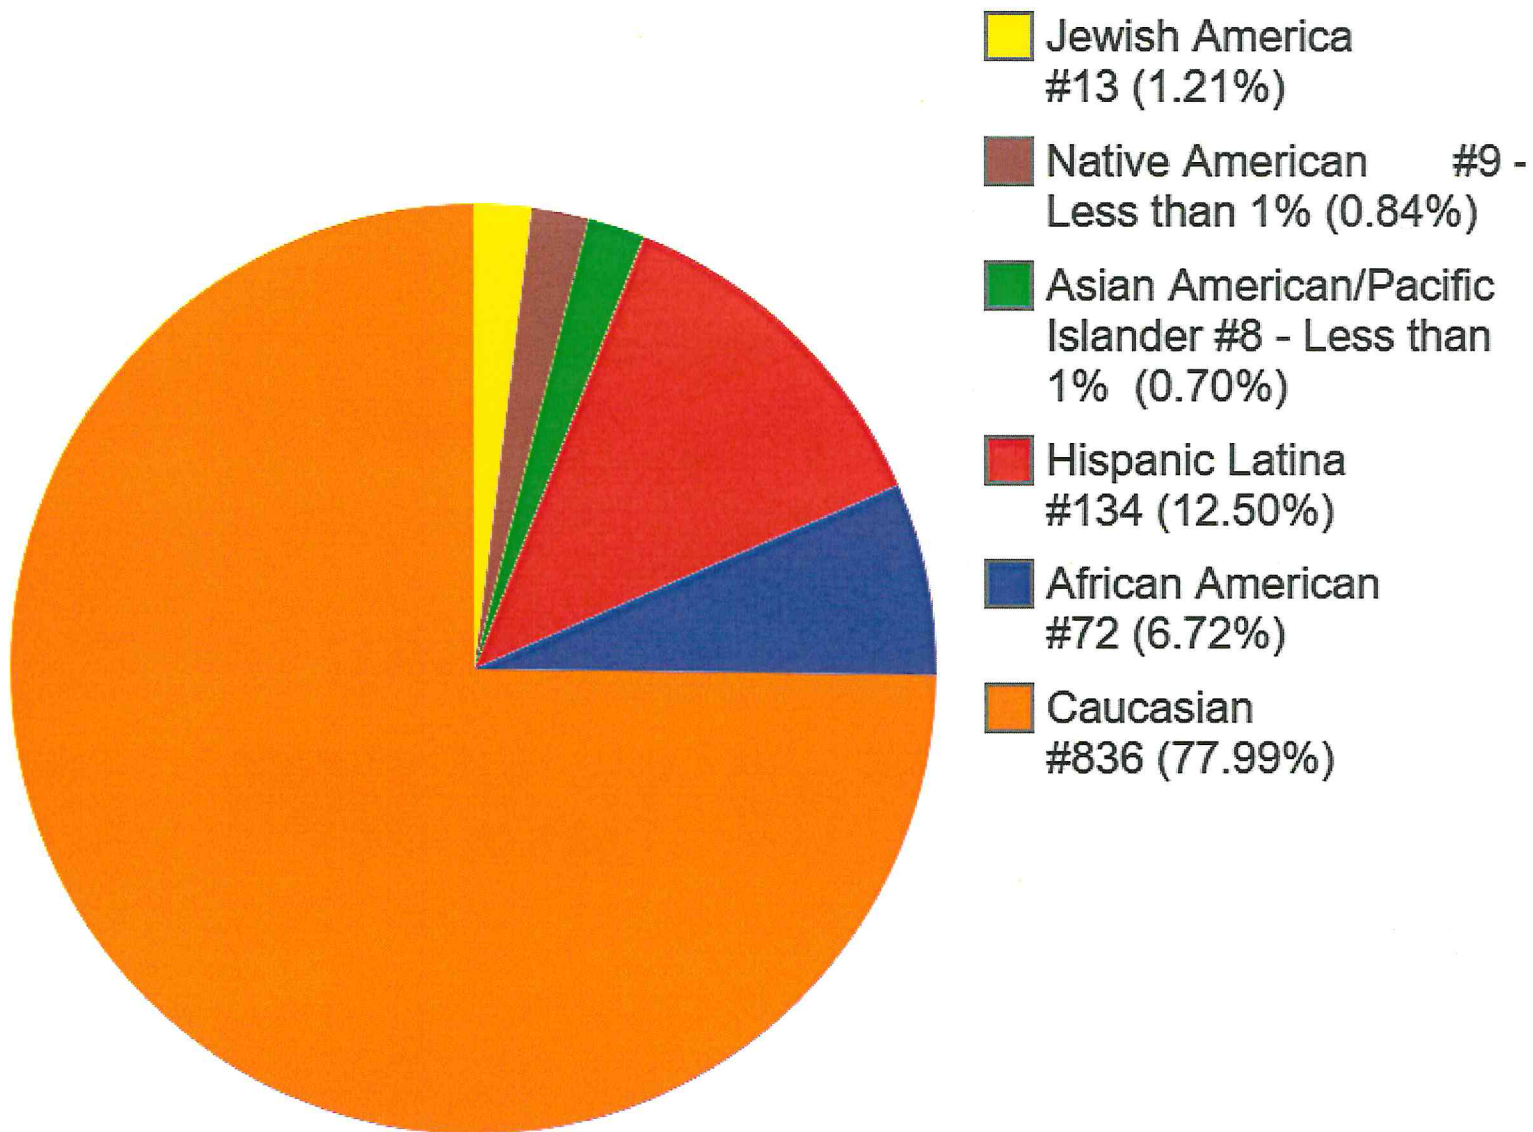

TADSAW Male Team Ethnicity

Demographics as of 02/28/2025

#1,072 Teams of (68.50%) #1,565 Teams