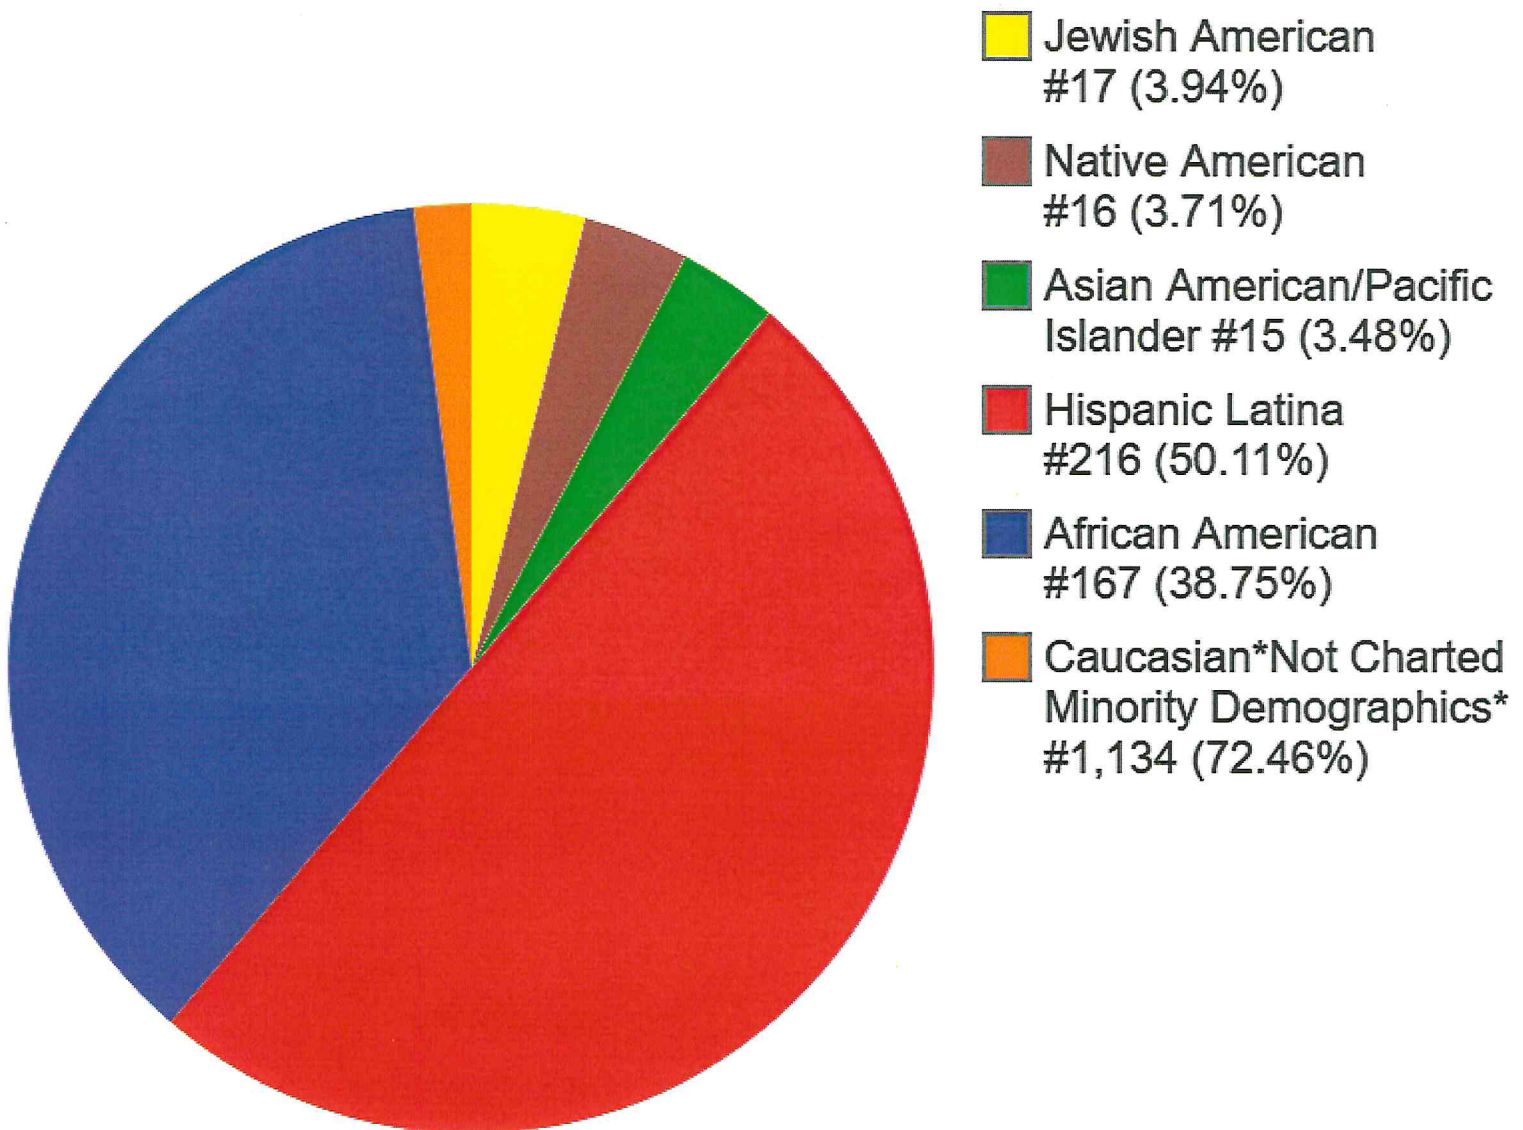

# TADSAW Service Dog Team Gender Demographics as of 02/28/2025

# TADSAW Service Dog Team Ethnicity Demographics as of 02/28/2025 #1,565 Teams

# TADSAW Female Team Ethnicity Demographics as of 02/28/2025 #493 Teams of (31.50%) #1,565 Teams

# TADSAW Team Affiliation Demographics as of 02/28/2025 for #1,565 Teams - Includes \*TADSAF - Family Member Program\*