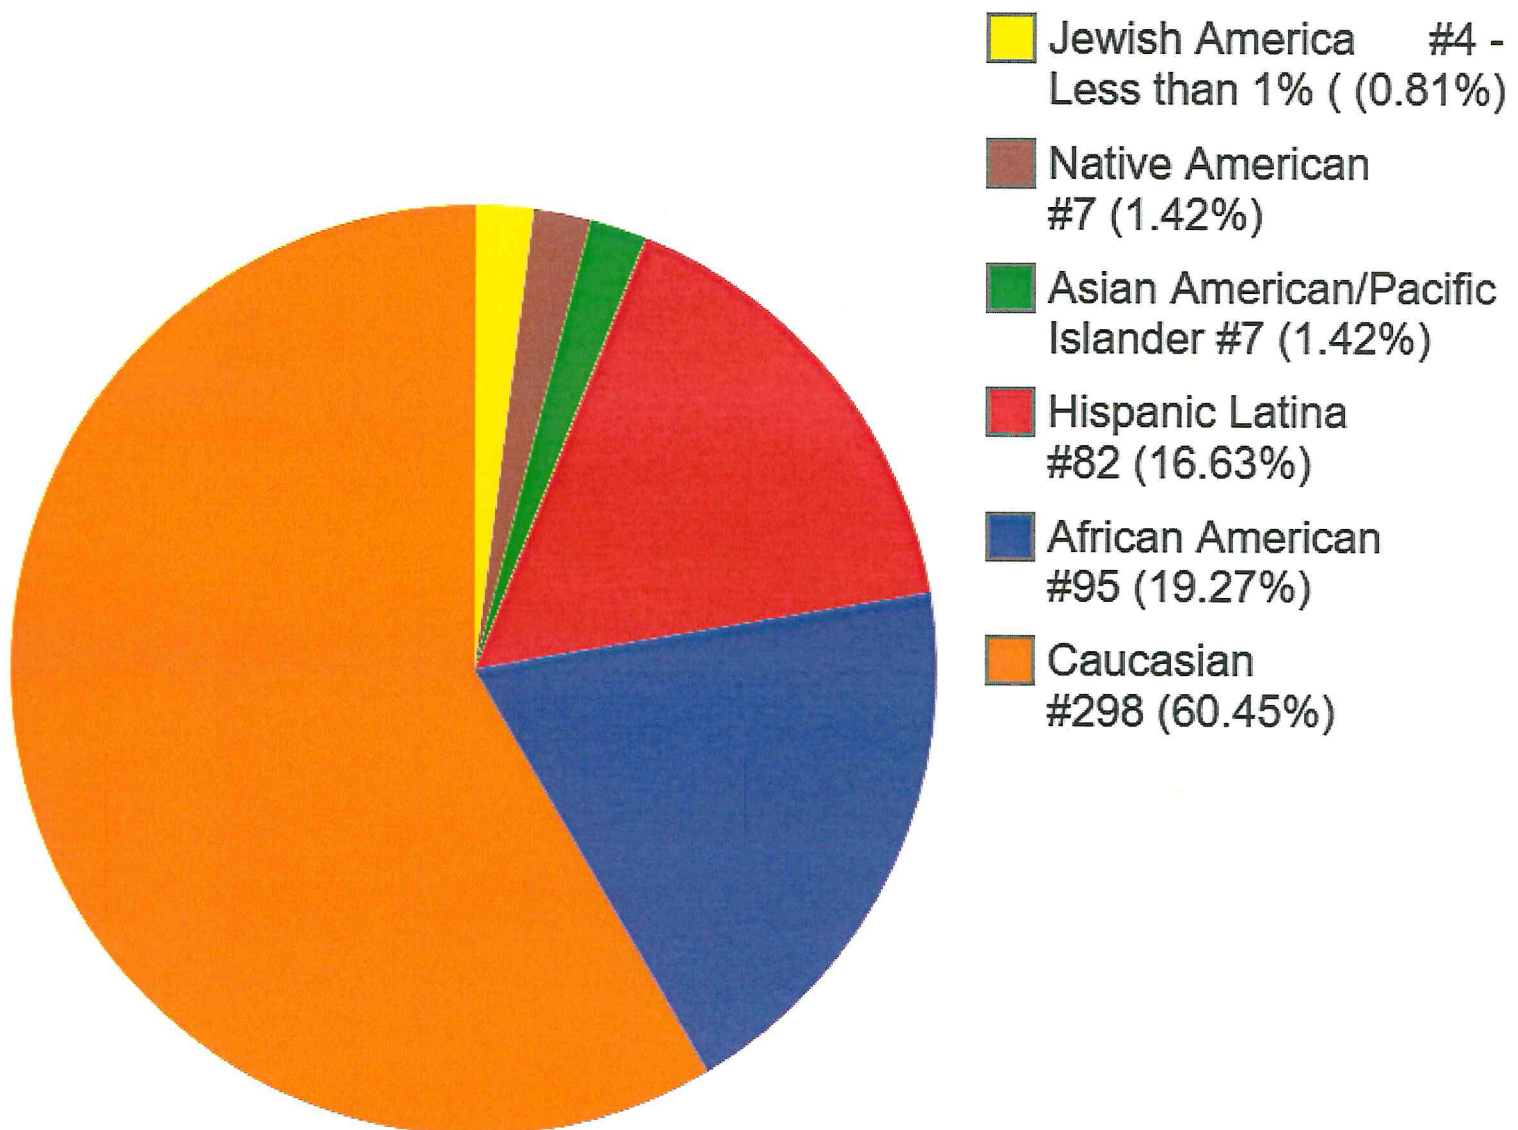

## #431 Teams (27.54%) of #1,565 Teams

# TADSAW Service Dog Team Ethnicity Demographics as of 02/28/2025 #1,565 Teams

# TADSAW Female Team Ethnicity Demographics as of 02/28/2025 #493 Teams of (31.50%) #1,565 Teams