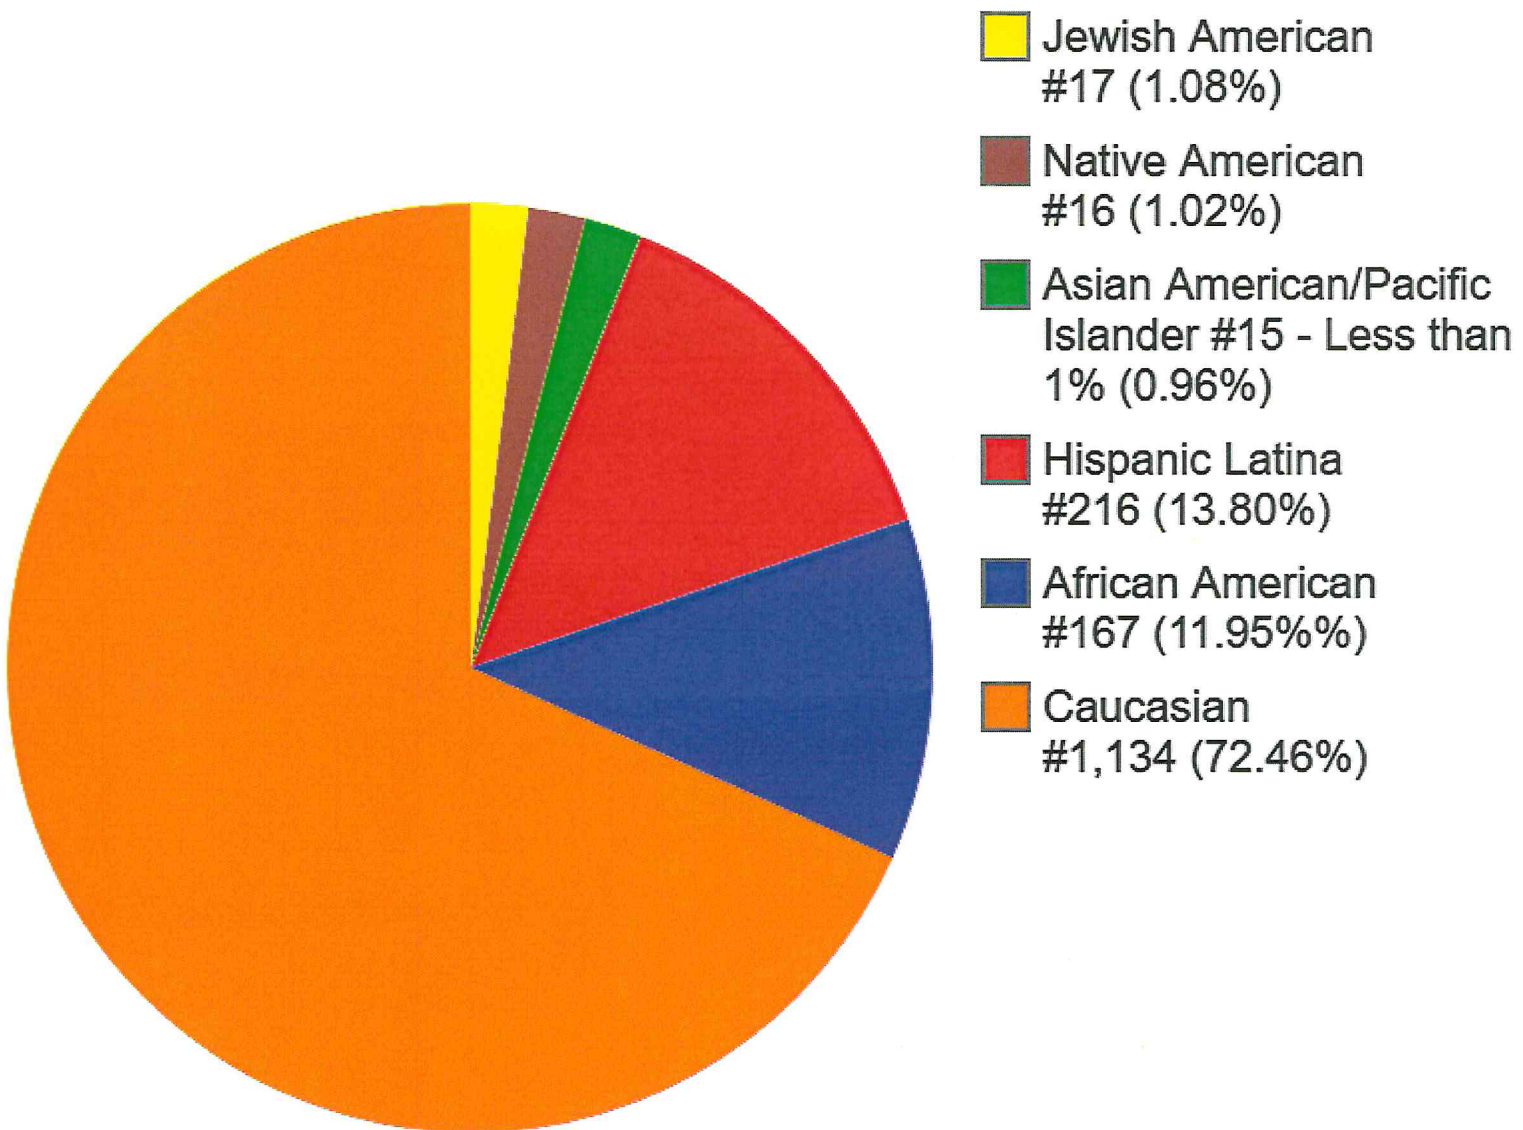

## #1,565 Teams

- Female Veteran Teams  
#493 (31.50%)
- Male Veteran Teams  
#1,072 (68.50%)

# TADSAW Service Dog Team Ethnicity Demographics as of 02/28/2025 #1,565 Teams

# TADSAW Female Team Ethnicity Demographics as of 02/28/2025 #493 Teams of (31.50%) #1,565 Teams