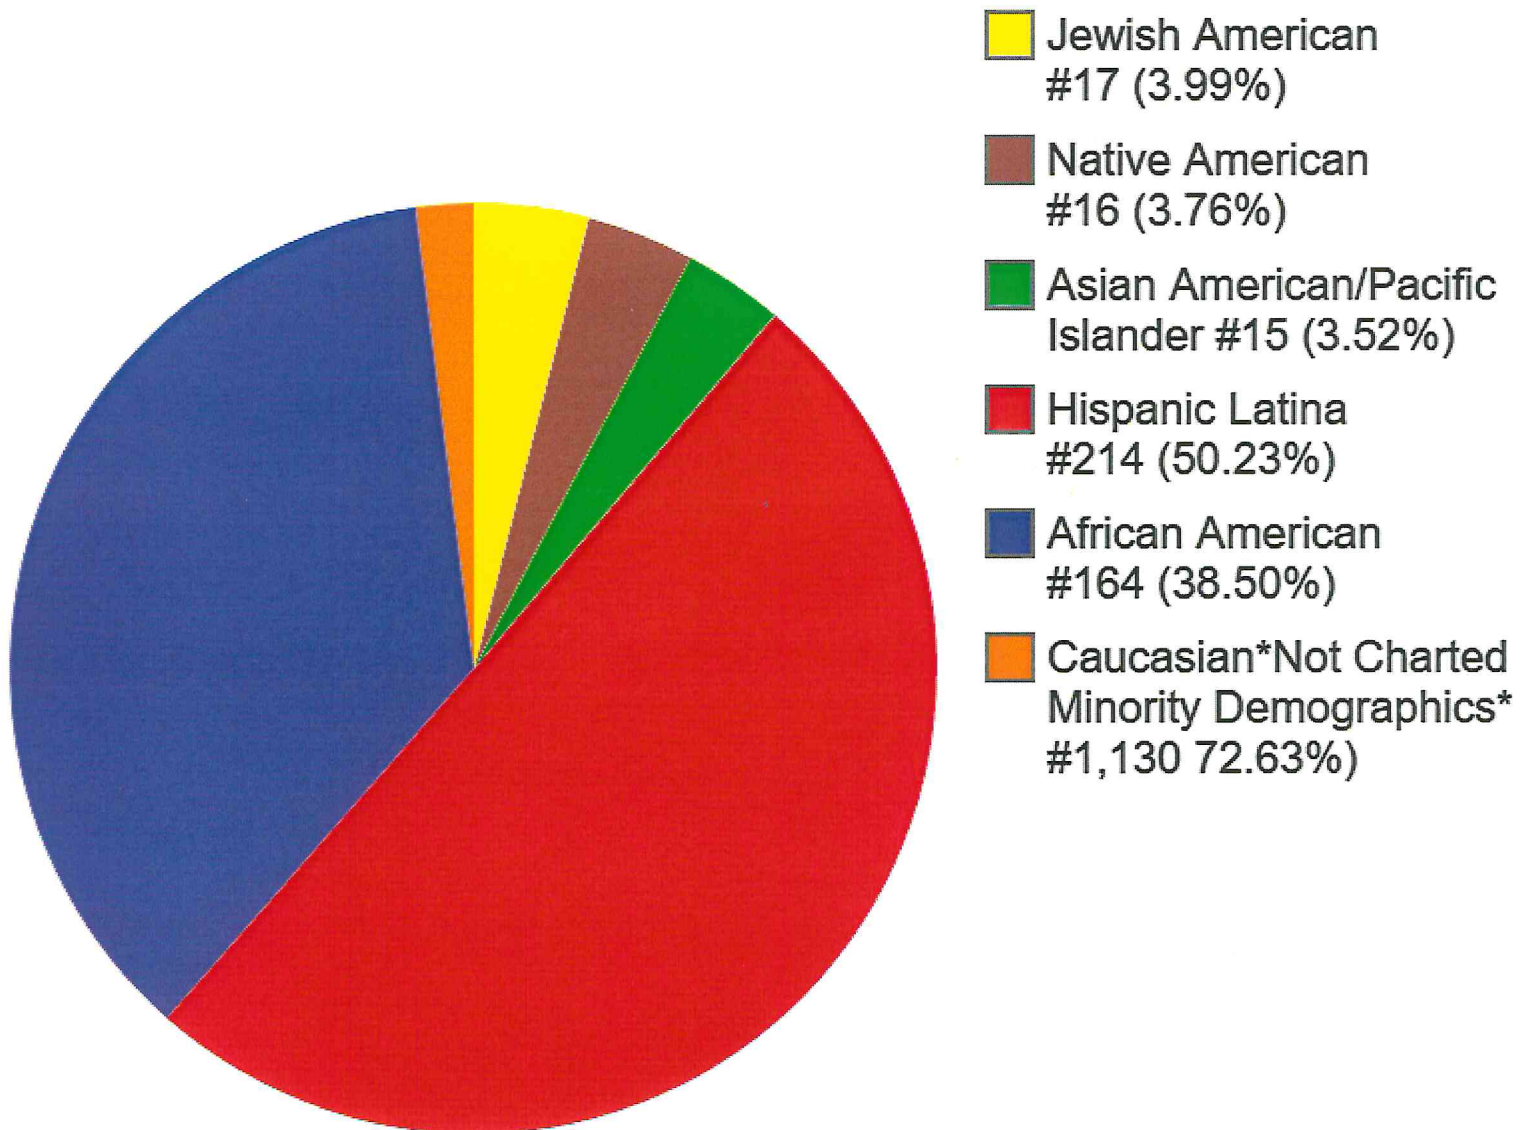

TADSAW Service Dog Team Gender Demographics as of 01/31/2025

#1,556 Teams

- Female Veteran Teams
#485 (31.17%)
- Male Veteran Teams
#1,071 (68.83%)

TADSAW Service Dog Team Minority Demographics as of 01/31/2025

#426 Teams (27.38%) of #1,556 Teams

TADSAW Service Dog Team Ethnicity Demographics as of 01/31/2025 #1,556 Teams

TADSAW Female Team Ethnicity Demographics as of 01/31/2025 #485 Teams (31.17%) of #1,556 Teams

TADSAW Male Team Ethnicity Demographics as of 01/31/2025 #1,071 Teams (68.83%) of #1,556 Teams

TADSAW Team Affiliation Demographics as of 01/31/2025 for #1,556 Teams - Includes *TADSAF - Family Member Program*