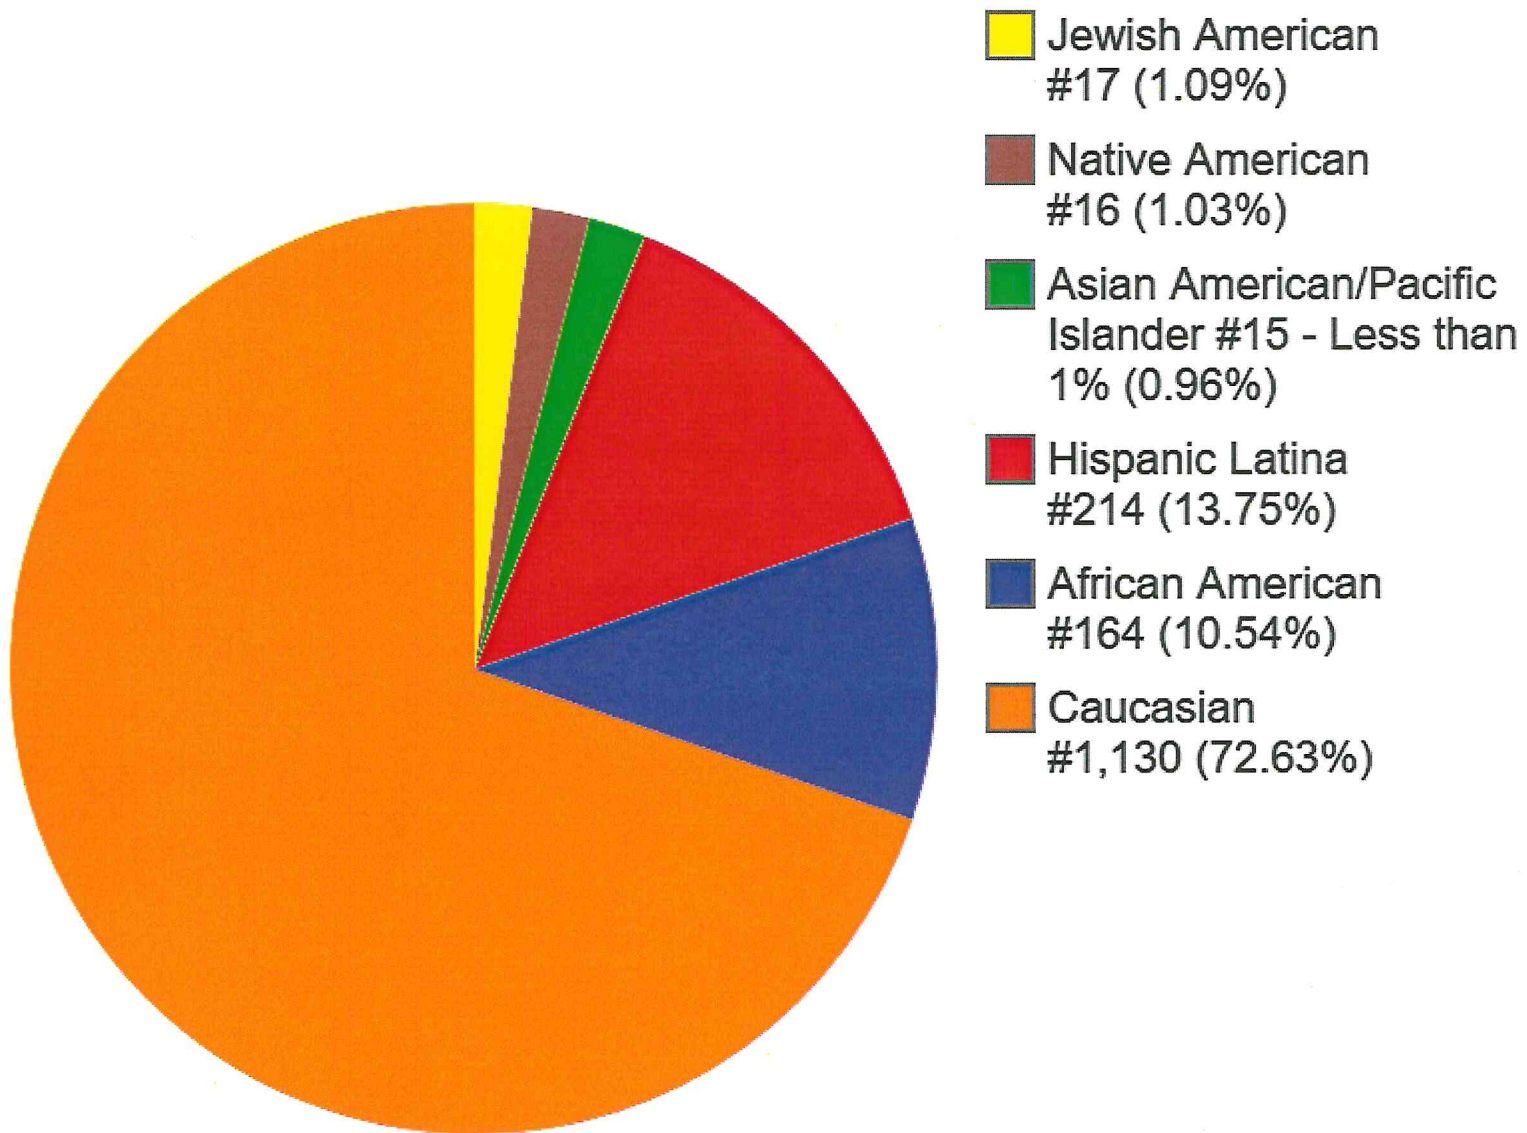

TADSAW Service Dog Team Gender Demographics as of 01/31/2025

#1,556 Teams

- Female Veteran Teams
#485 (31.17%)
- Male Veteran Teams
#1,071 (68.83%)

TADSAW Service Dog Team Minority Demographics as of 01/31/2025

#426 Teams (27.38%) of #1,556 Teams

TADSAW Service Dog Team Ethnicity Demographics as of 01/31/2025 #1,556 Teams

TADSAW Female Team Ethnicity Demographics as of 01/31/2025 #485 Teams (31.17%) of #1,556 Teams

TADSAW Male Team Ethnicity Demographics as of 01/31/2025 #1,071 Teams (68.83%) of #1,556 Teams

TADSAW Team Affiliation Demographics as of 01/31/2025 for #1,556 Teams - Includes *TADSAF - Family Member Program*