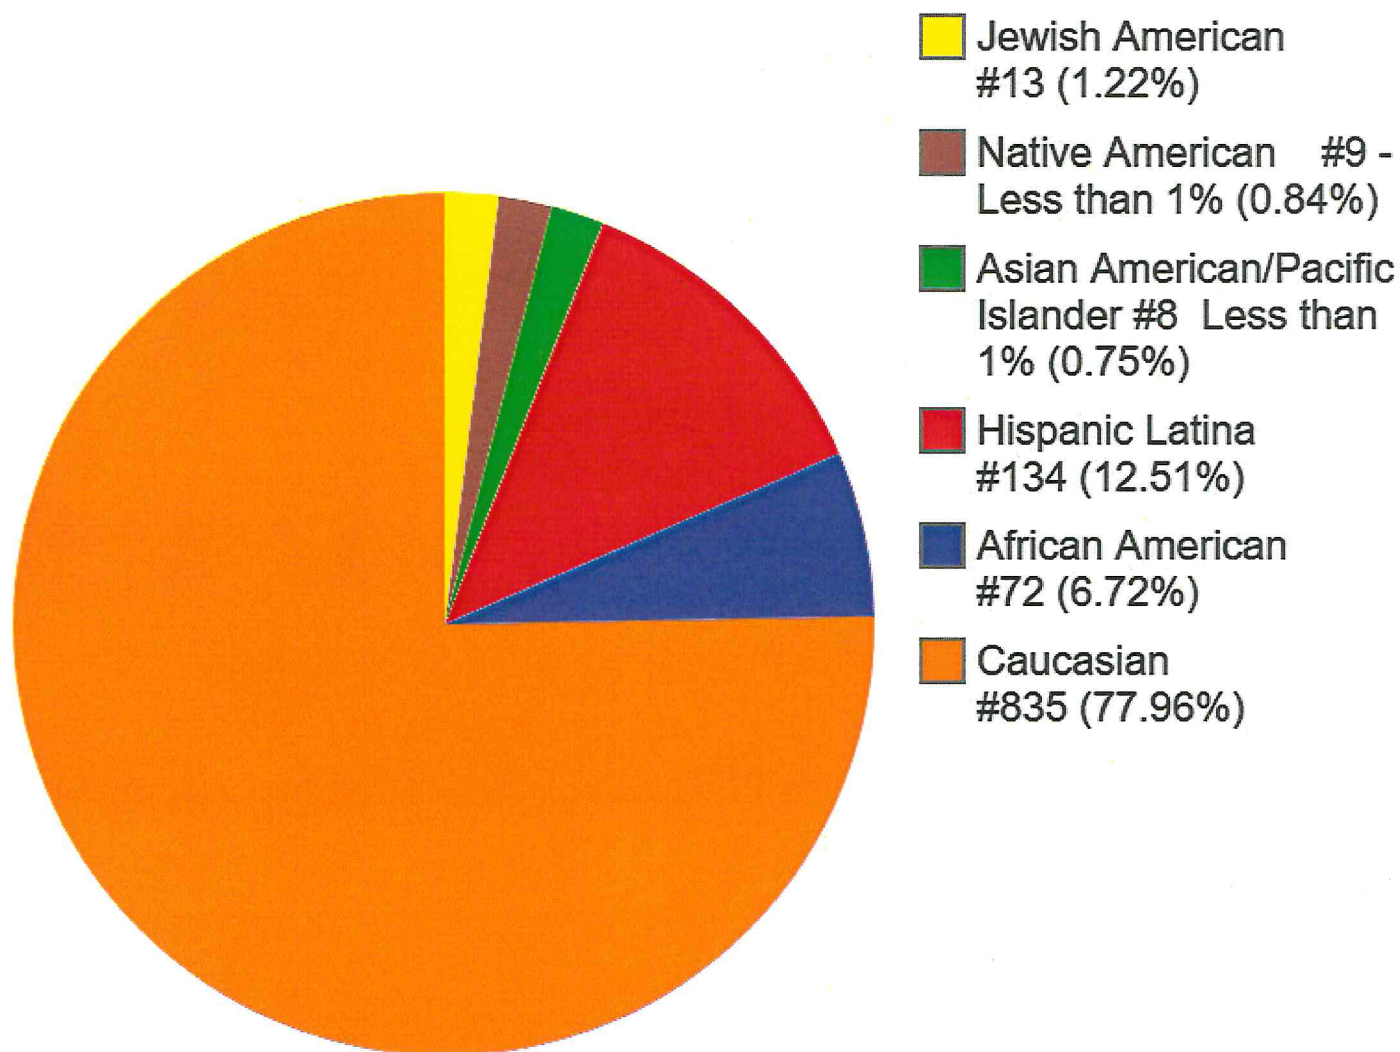

TADSAW Service Dog Team Gender Demographics as of 01/31/2025

#1,556 Teams

- Female Veteran Teams
#485 (31.17%)
- Male Veteran Teams
#1,071 (68.83%)

TADSAW Service Dog Team Minority Demographics as of 01/31/2025

#426 Teams (27.38%) of #1,556 Teams

TADSAW Service Dog Team Ethnicity Demographics as of 01/31/2025 #1,556 Teams

TADSAW Female Team Ethnicity Demographics as of 01/31/2025 #485 Teams (31.17%) of #1,556 Teams

TADSAW Male Team Ethnicity Demographics as of 01/31/2025 #1,071 Teams (68.83%) of #1,556 Teams

TADSAW Team Affiliation Demographics as of 01/31/2025 for #1,556 Teams - Includes *TADSAF - Family Member Program*