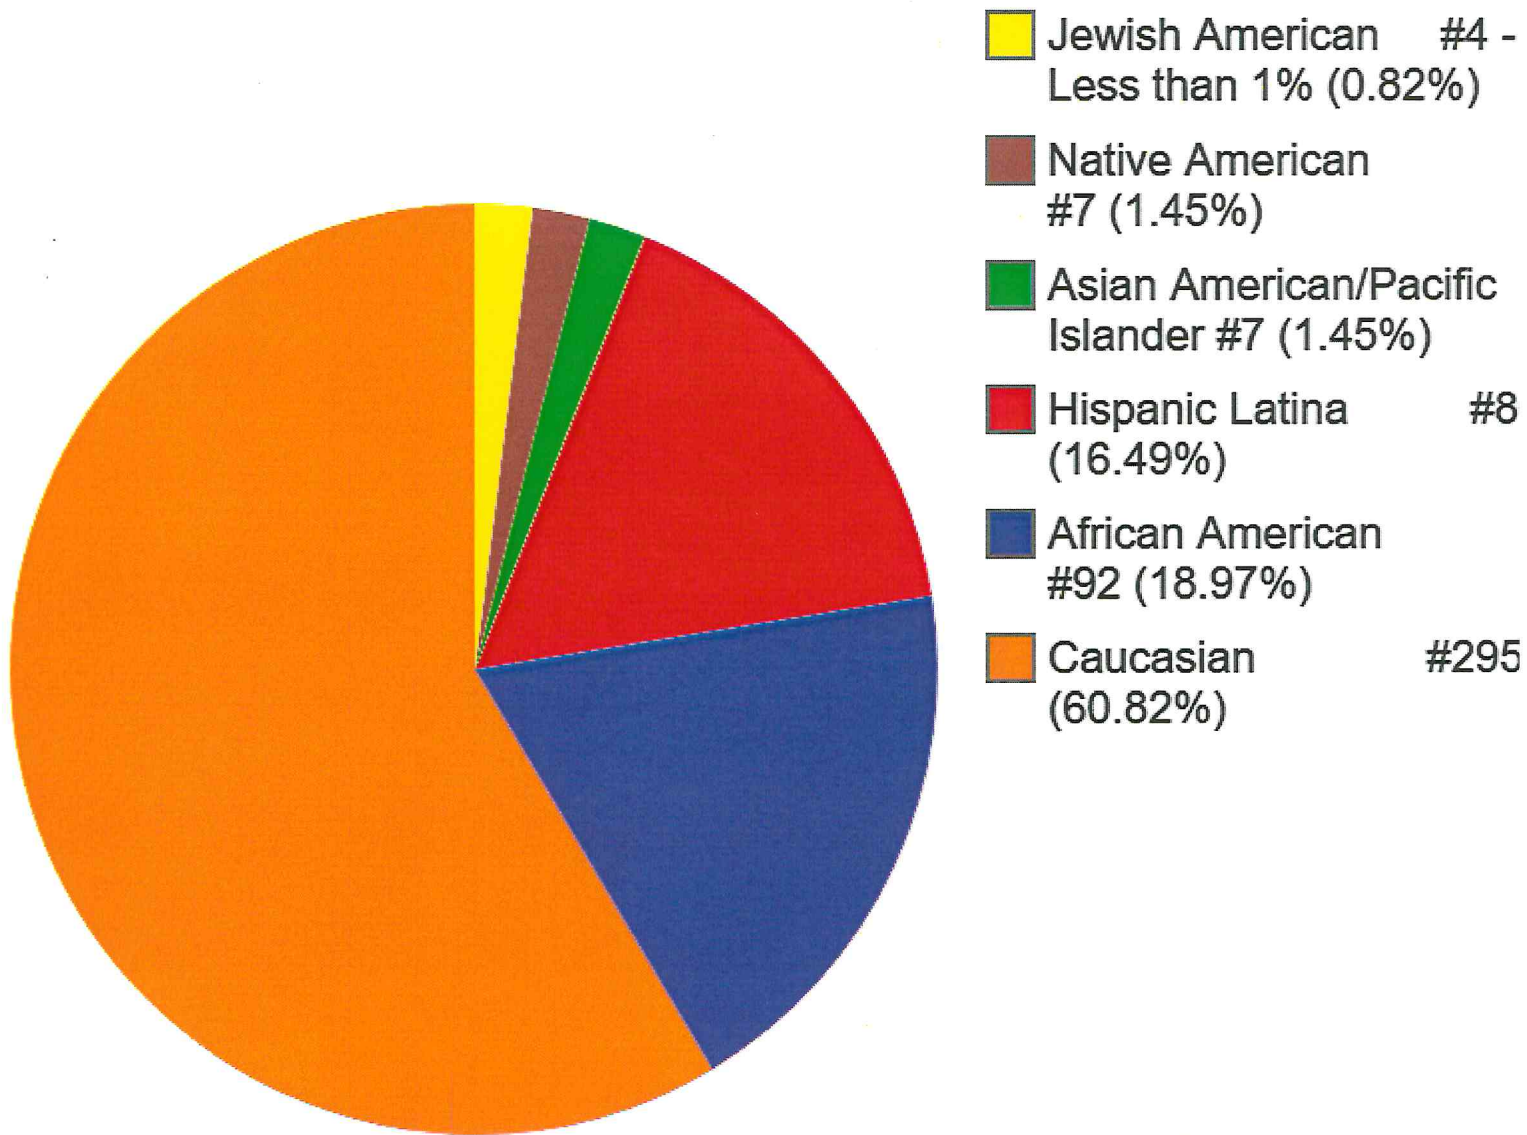

TADSAW Service Dog Team Gender Demographics as of 01/31/2025

#1,556 Teams

- Female Veteran Teams
#485 (31.17%)
- Male Veteran Teams
#1,071 (68.83%)

TADSAW Service Dog Team Minority Demographics as of 01/31/2025

#426 Teams (27.38%) of #1,556 Teams

TADSAW Service Dog Team Ethnicity Demographics as of 01/31/2025 #1,556 Teams

TADSAW Female Team Ethnicity Demographics as of 01/31/2025 #485 Teams (31.17%) of #1,556 Teams

TADSAW Male Team Ethnicity Demographics as of 01/31/2025 #1,071 Teams (68.83%) of #1,556 Teams

TADSAW Team Affiliation Demographics as of 01/31/2025 for #1,556 Teams - Includes *TADSAF - Family Member Program*