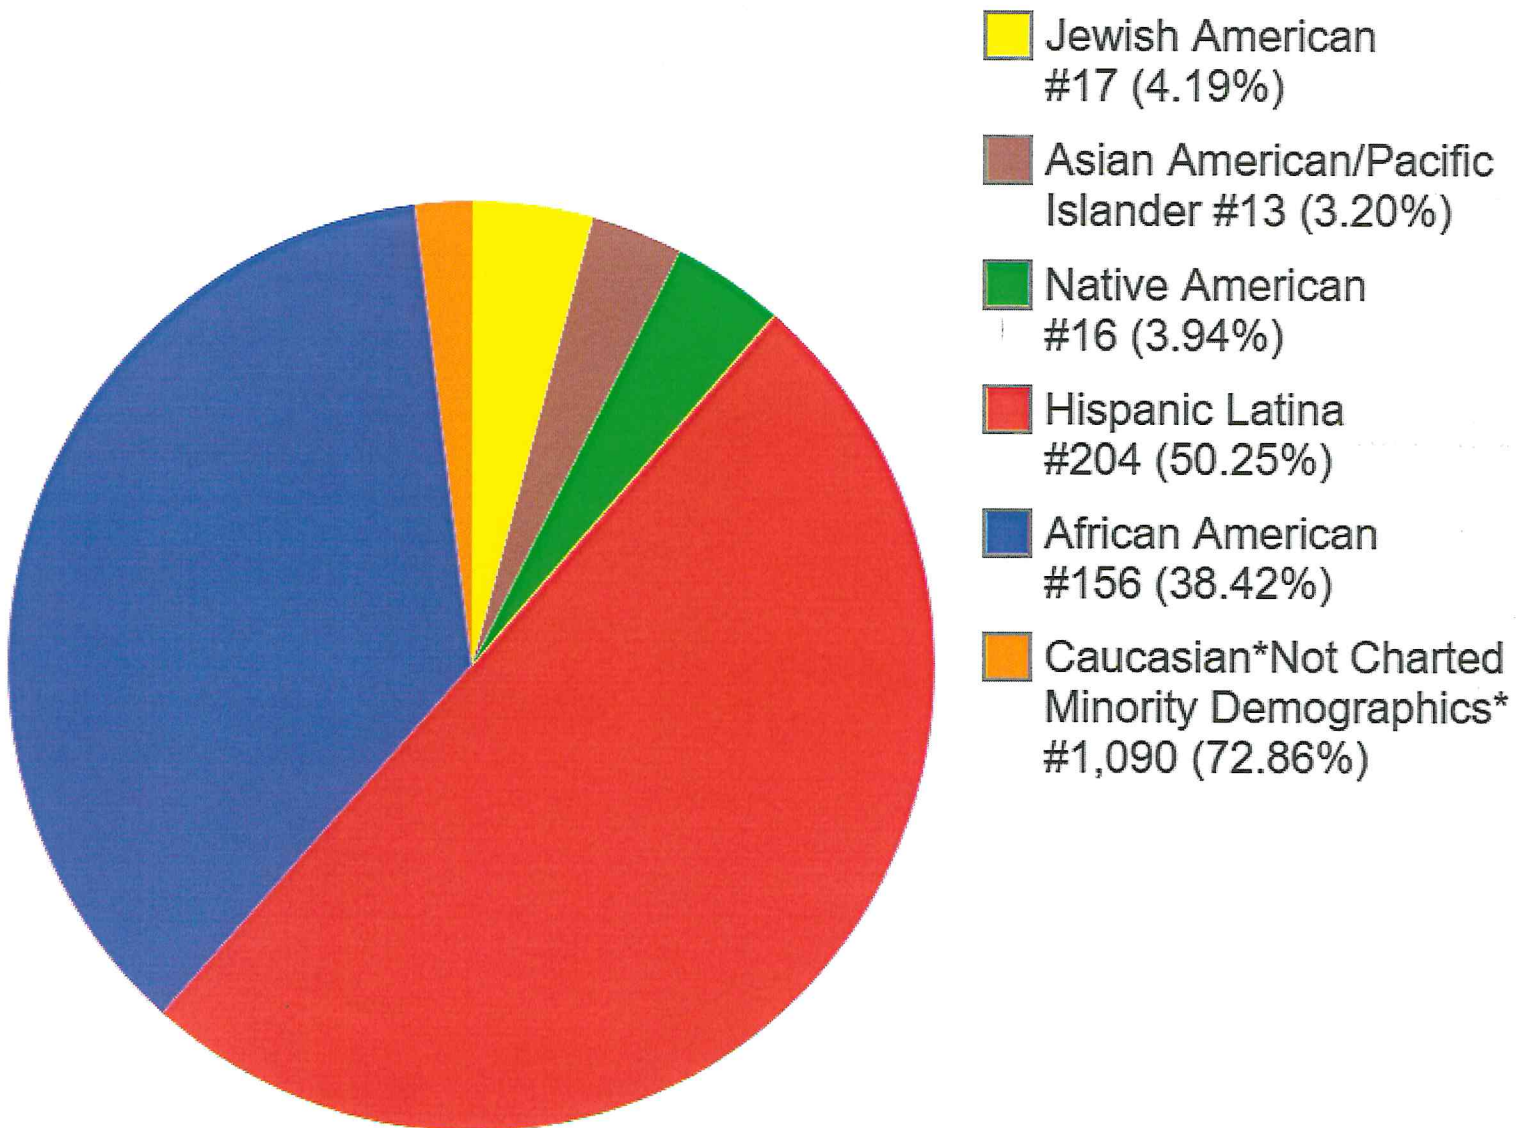

TADSAW Service Dog Team Gender Demographics as of 04/30/2024

#1,496 Teams

TADSAW Service Dog Team Minority Demographics as of 04/30/2024

#406 Teams (27.14%) of #1,496 Teams

TADSAW Service Dog Team Ethnicity Demographics as of 04/30/2024 1,496 Teams

TADSAW Female Team Ethnicity Demographics as of 04/30/2024 #457 Teams (30.55%) of #1,496 Teams

TADSAW Male Team Ethnicity

Demographics as of 04/30/2024

#1,039 Teams (69.45%) of #1,496 Teams

TADSAW Team Affiliation Demographics as of 04/30/2024 of #1,496 Teams -Includes *TADSAF - Family Member Program*