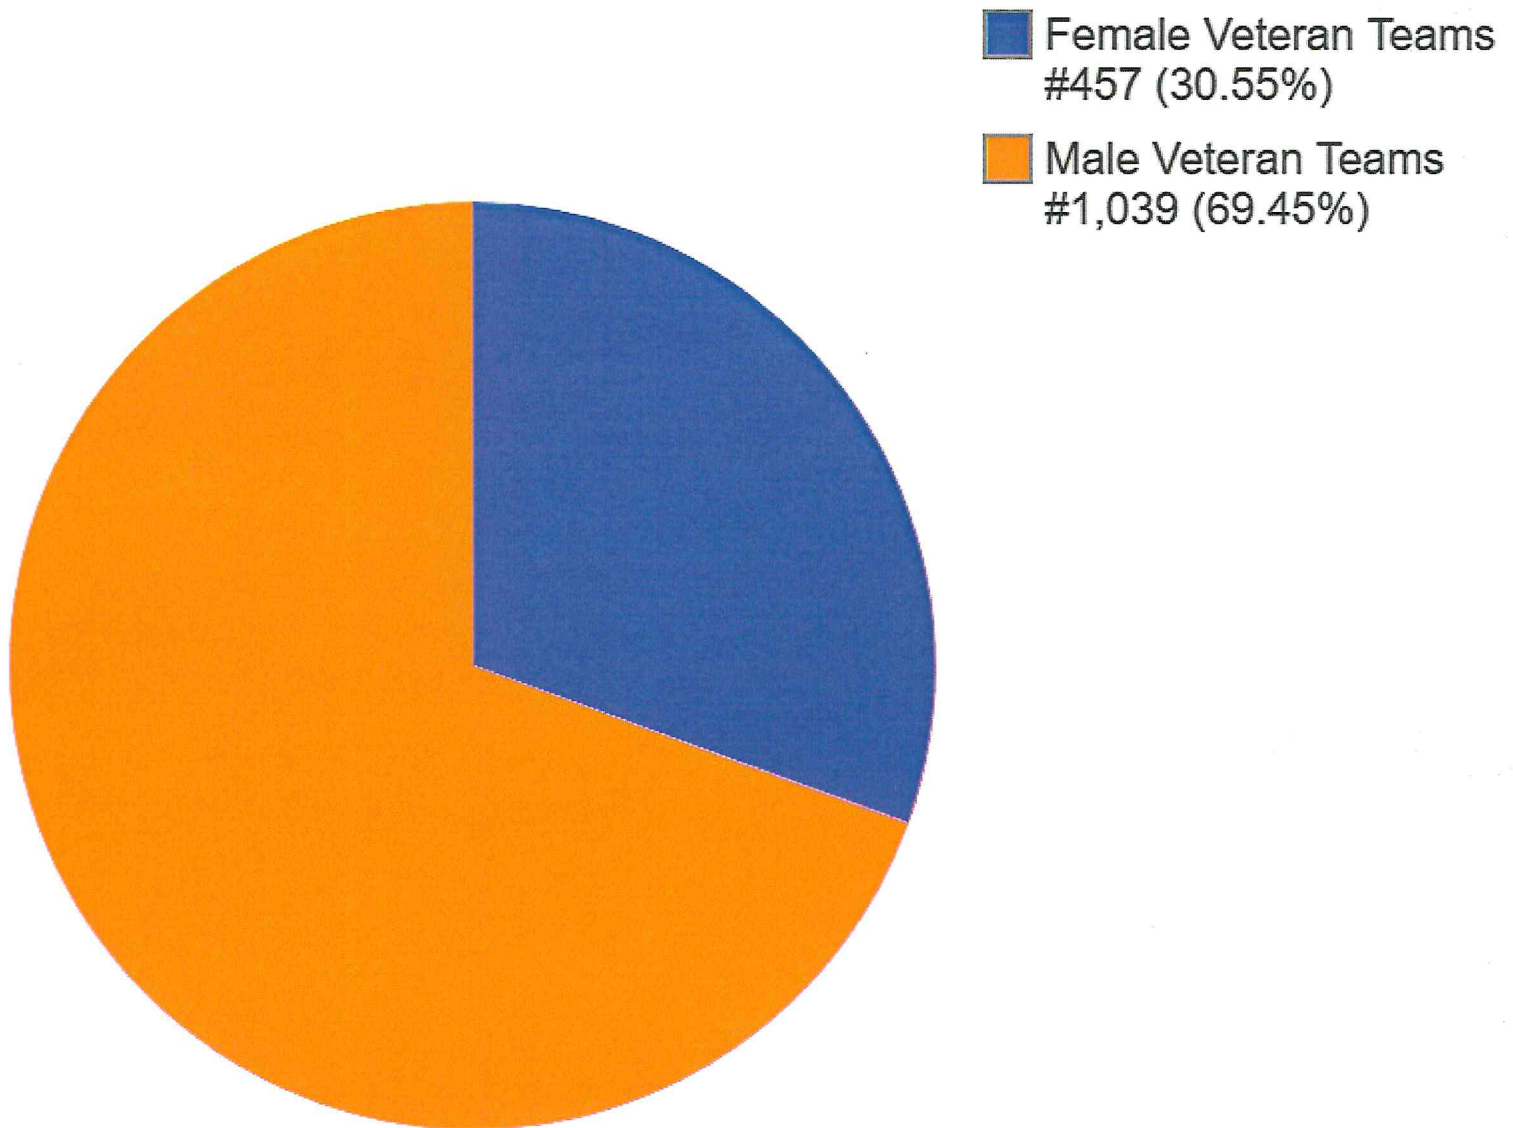

TADSAW Service Dog Team Gender Demographics as of 04/30/2024

#1,496 Teams

TADSAW Service Dog Team Minority Demographics as of 04/30/2024

#406 Teams (27.14%) of #1,496 Teams

TADSAW Service Dog Team Ethnicity Demographics as of 04/30/2024 1,496 Teams

TADSAW Female Team Ethnicity Demographics as of 04/30/2024 #457 Teams (30.55%) of #1,496 Teams

TADSAW Male Team Ethnicity

Demographics as of 04/30/2024

#1,039 Teams (69.45%) of #1,496 Teams

TADSAW Team Affiliation Demographics as of 04/30/2024 of #1,496 Teams -Includes *TADSAF - Family Member Program*