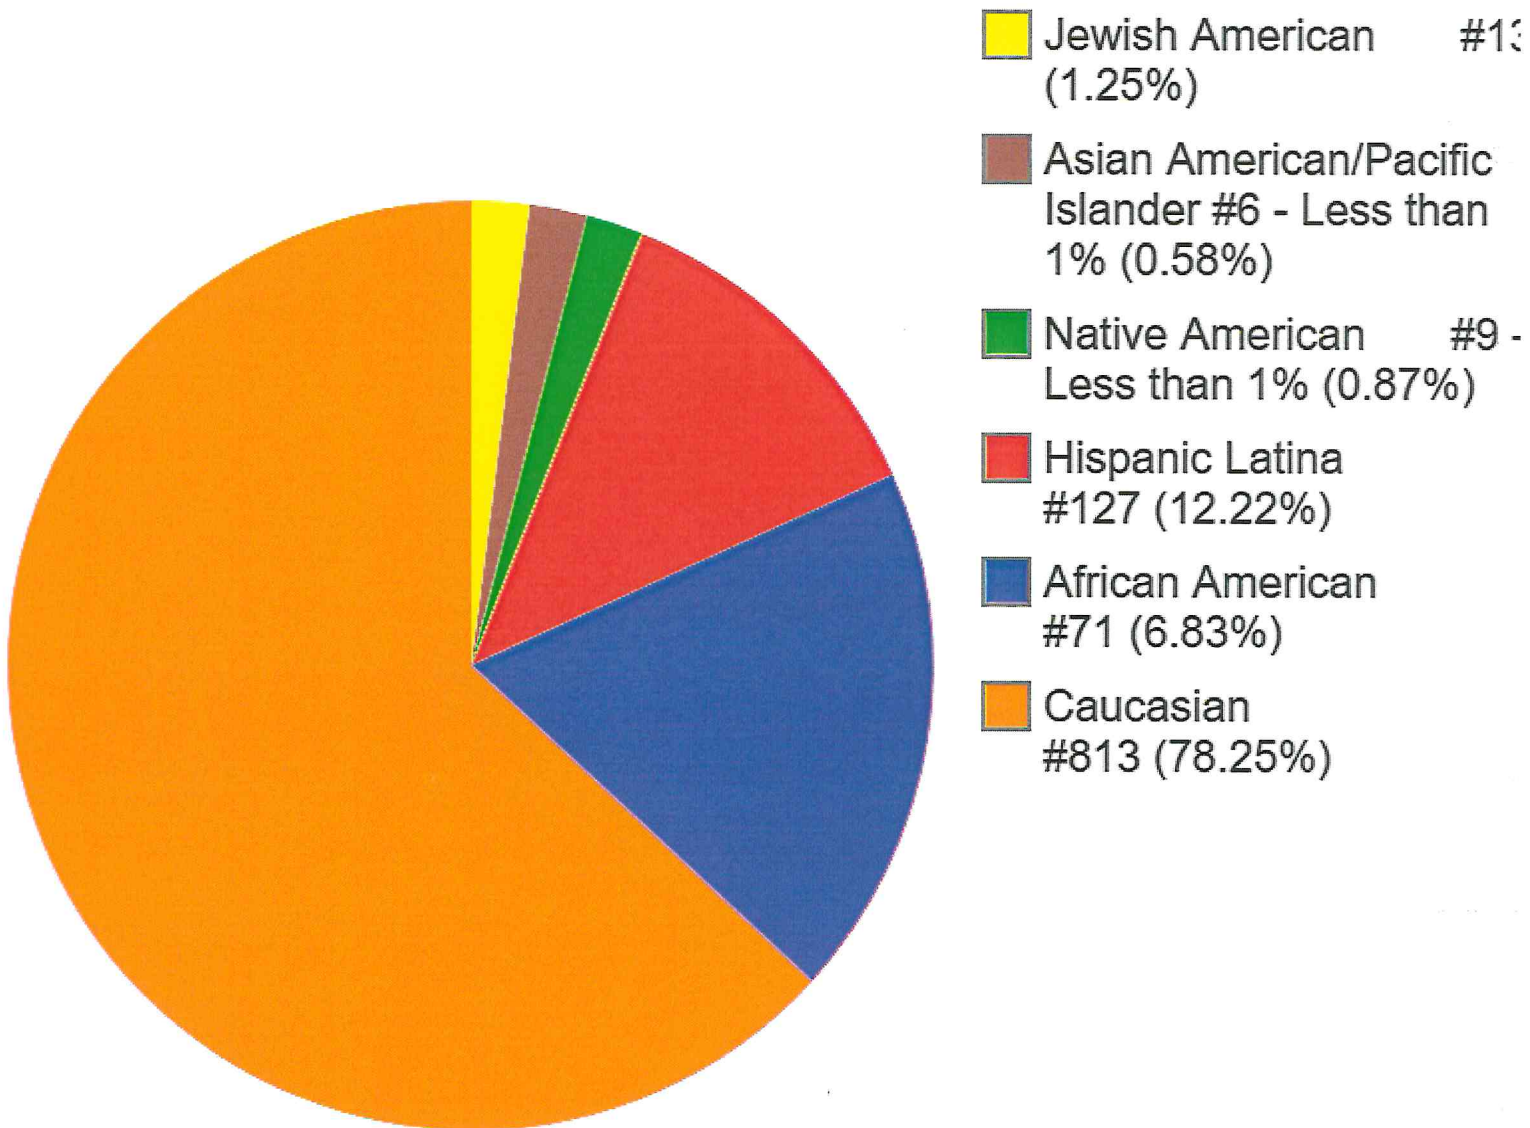

TADSAW Service Dog Team Gender Demographics as of 04/30/2024

#1,496 Teams

TADSAW Service Dog Team Minority Demographics as of 04/30/2024

#406 Teams (27.14%) of #1,496 Teams

TADSAW Service Dog Team Ethnicity Demographics as of 04/30/2024 1,496 Teams

TADSAW Female Team Ethnicity Demographics as of 04/30/2024 #457 Teams (30.55%) of #1,496 Teams

TADSAW Male Team Ethnicity

Demographics as of 04/30/2024

#1,039 Teams (69.45%) of #1,496 Teams

TADSAW Team Affiliation Demographics as of 04/30/2024 of #1,496 Teams -Includes *TADSAF - Family Member Program*