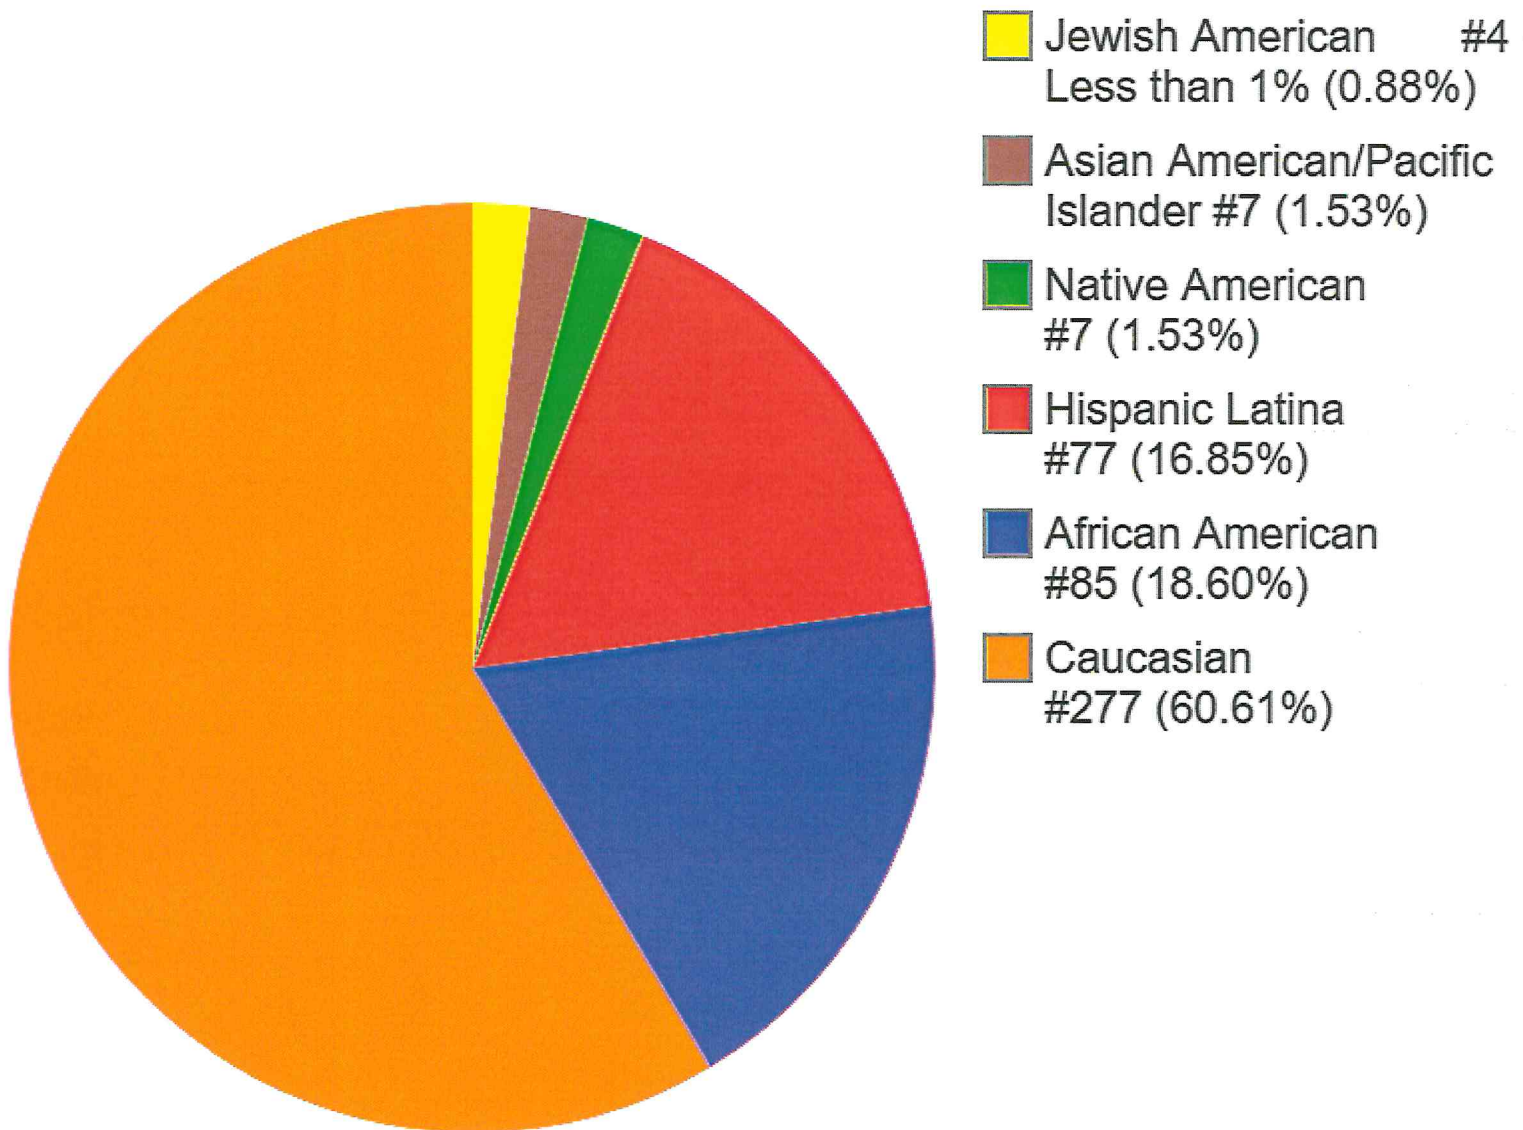

TADSAW Service Dog Team Gender Demographics as of 04/30/2024

#1,496 Teams

TADSAW Service Dog Team Minority Demographics as of 04/30/2024

#406 Teams (27.14%) of #1,496 Teams

TADSAW Service Dog Team Ethnicity Demographics as of 04/30/2024 1,496 Teams

TADSAW Female Team Ethnicity Demographics as of 04/30/2024 #457 Teams (30.55%) of #1,496 Teams

TADSAW Male Team Ethnicity

Demographics as of 04/30/2024

#1,039 Teams (69.45%) of #1,496 Teams

TADSAW Team Affiliation Demographics as of 04/30/2024 of #1,496 Teams -Includes *TADSAF - Family Member Program*