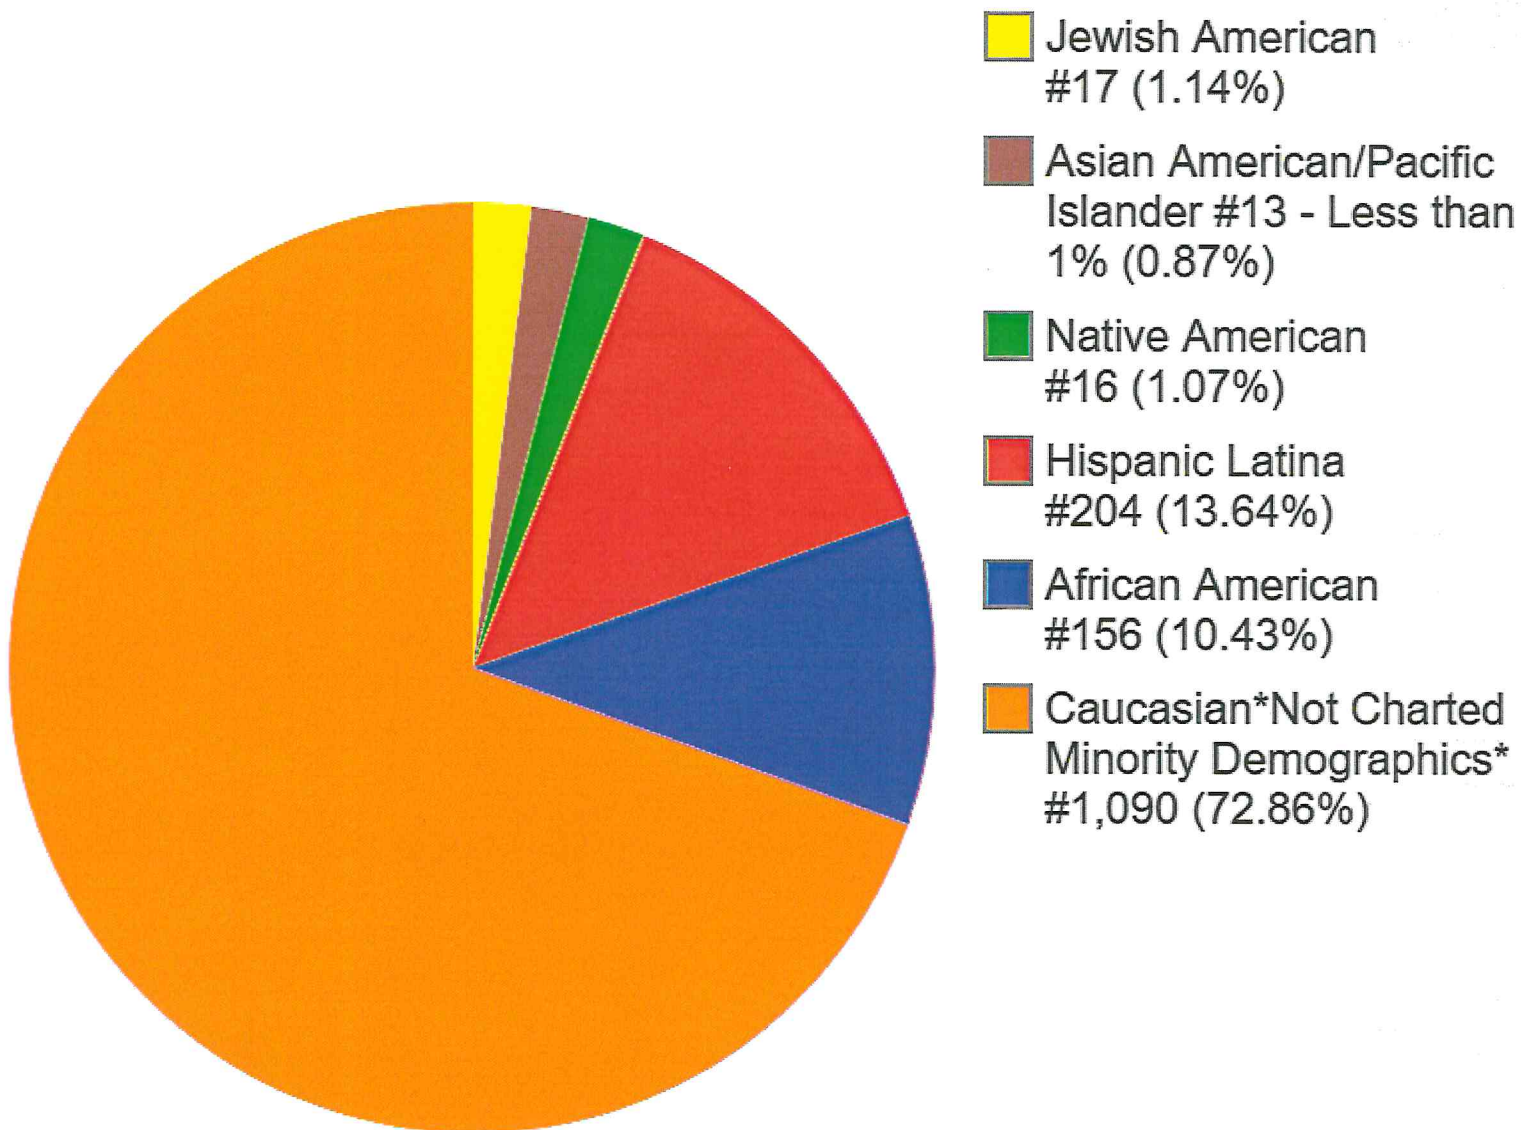

TADSAW Service Dog Team Gender Demographics as of 04/30/2024

#1,496 Teams

TADSAW Service Dog Team Minority Demographics as of 04/30/2024

#406 Teams (27.14%) of #1,496 Teams

TADSAW Service Dog Team Ethnicity Demographics as of 04/30/2024 1,496 Teams

TADSAW Female Team Ethnicity Demographics as of 04/30/2024 #457 Teams (30.55%) of #1,496 Teams

TADSAW Male Team Ethnicity

Demographics as of 04/30/2024

#1,039 Teams (69.45%) of #1,496 Teams

TADSAW Team Affiliation Demographics as of 04/30/2024 of #1,496 Teams -Includes *TADSAF - Family Member Program*