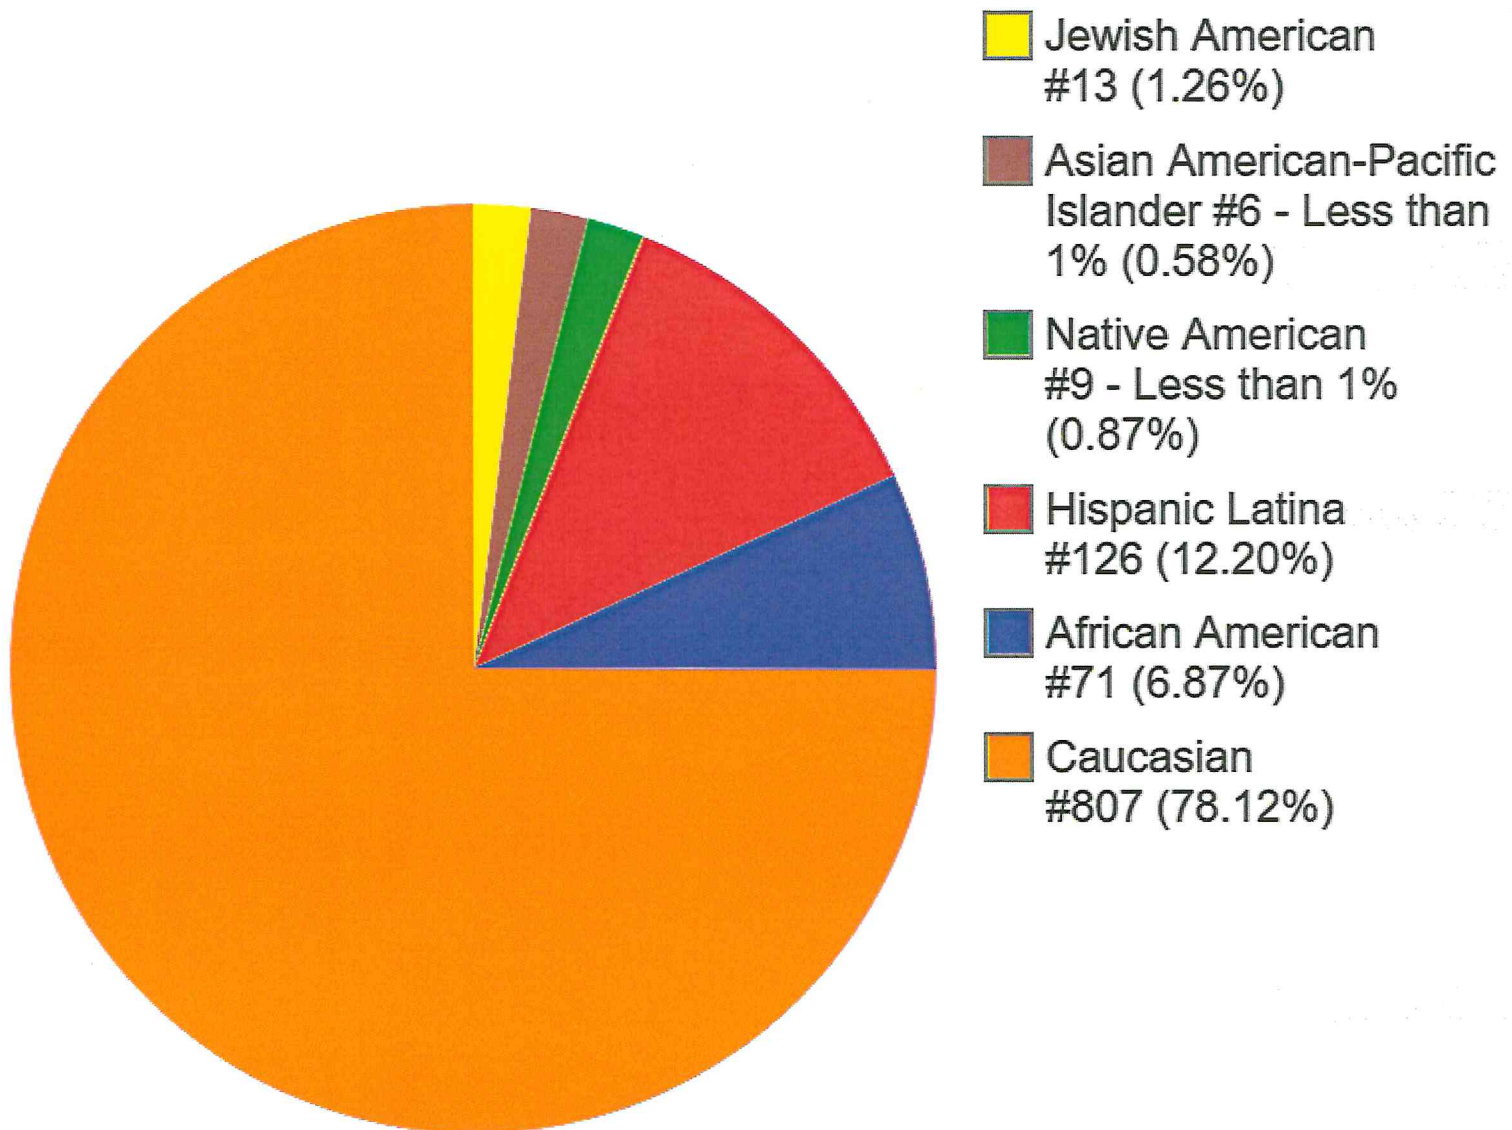

TADSAW Service Dog Team Gender Demographics as of 03/31/2024

#1,485 Teams

- Female Veteran Teams
#452 (30.44%)
- Male Veteran Teams
#1033 (69.56%)

TADSAW Service Dog Team Minority Demographics as of 03/31/2024

#404 Teams (27.21%) #1,485 Teams

TADSAW Service Dog Team Ethnicity Demographics as of 03/31/2024 #1,485 Teams

TADSAW Female Team Ethnicity Demographics as of 03/31/2024 #452 Teams (30.44%) of #1,485 Teams

TADSAW Male Team Ethnicity

Demographics as of 03/31/2024

#1,033 Teams (69.56%) of #1,485 Teams

TADSAW Team Affiliation Demographics as of 03/31/2024 - #1,485 Teams - Includes *TADSAF - Family Member Program*