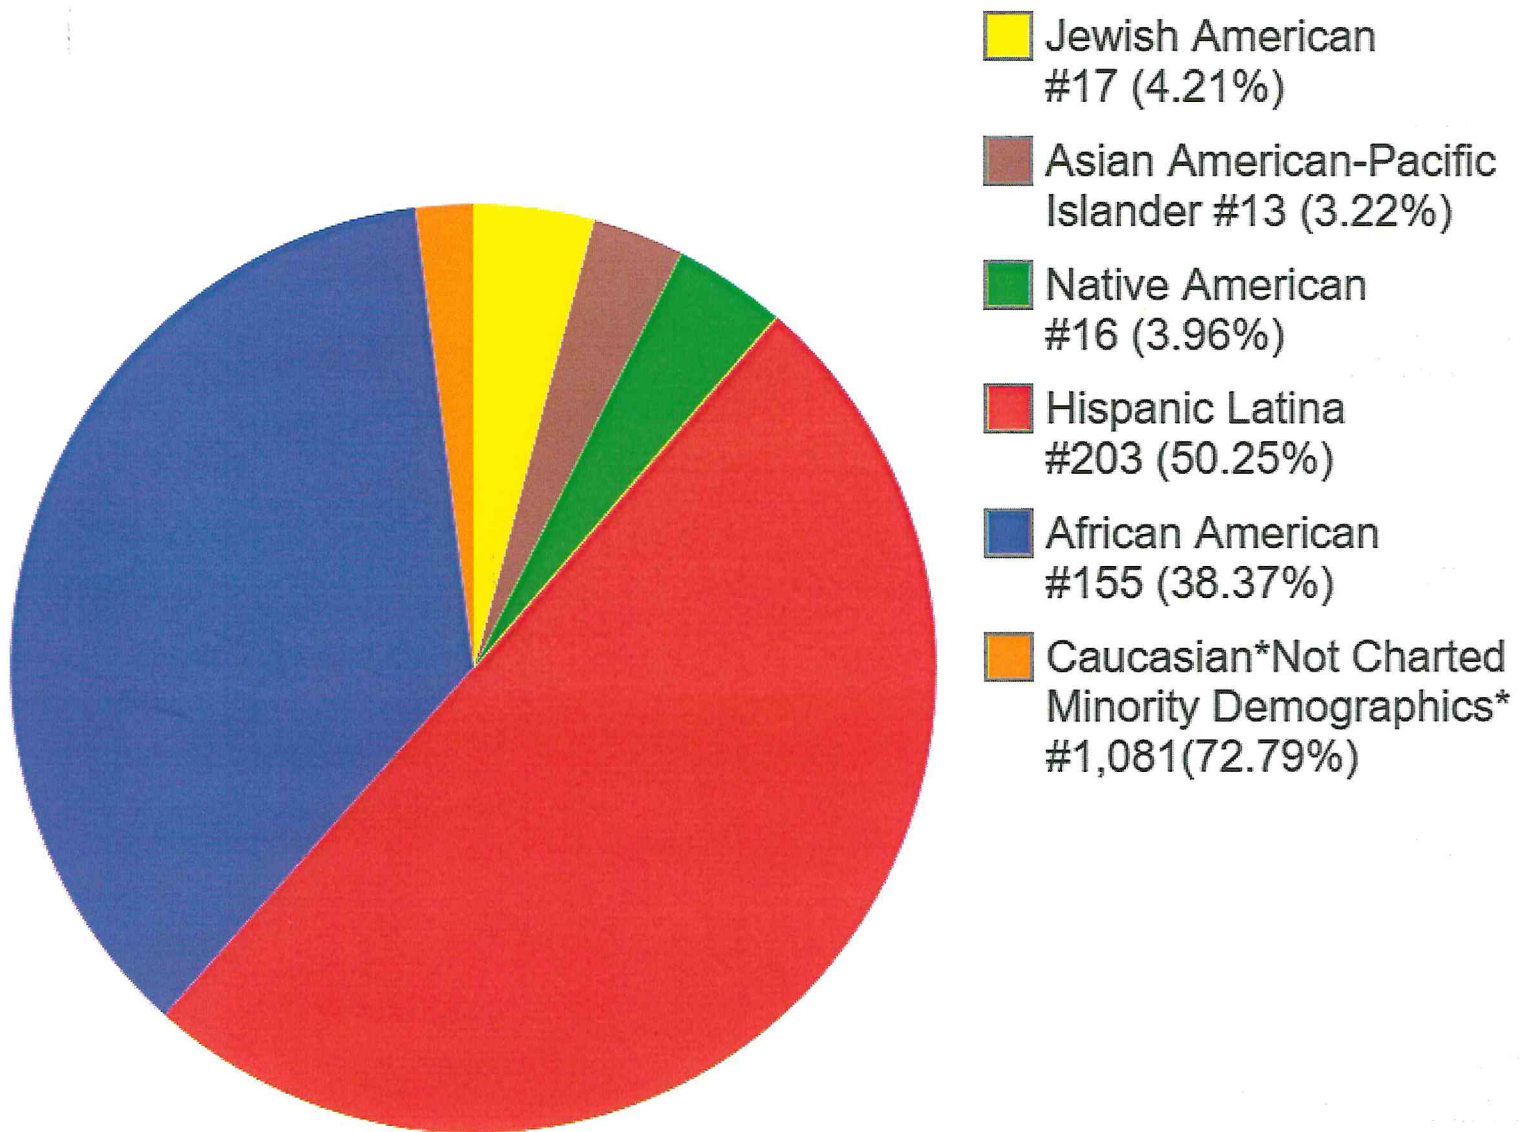

TADSAW Service Dog Team Gender Demographics as of 03/31/2024

#1,485 Teams

- Female Veteran Teams
#452 (30.44%)
- Male Veteran Teams
#1033 (69.56%)

TADSAW Service Dog Team Minority Demographics as of 03/31/2024

#404 Teams (27.21%) #1,485 Teams

TADSAW Service Dog Team Ethnicity Demographics as of 03/31/2024 #1,485 Teams

TADSAW Female Team Ethnicity Demographics as of 03/31/2024 #452 Teams (30.44%) of #1,485 Teams

TADSAW Male Team Ethnicity

Demographics as of 03/31/2024

#1,033 Teams (69.56%) of #1,485 Teams

TADSAW Team Affiliation Demographics as of 03/31/2024 - #1,485 Teams - Includes *TADSAF - Family Member Program*