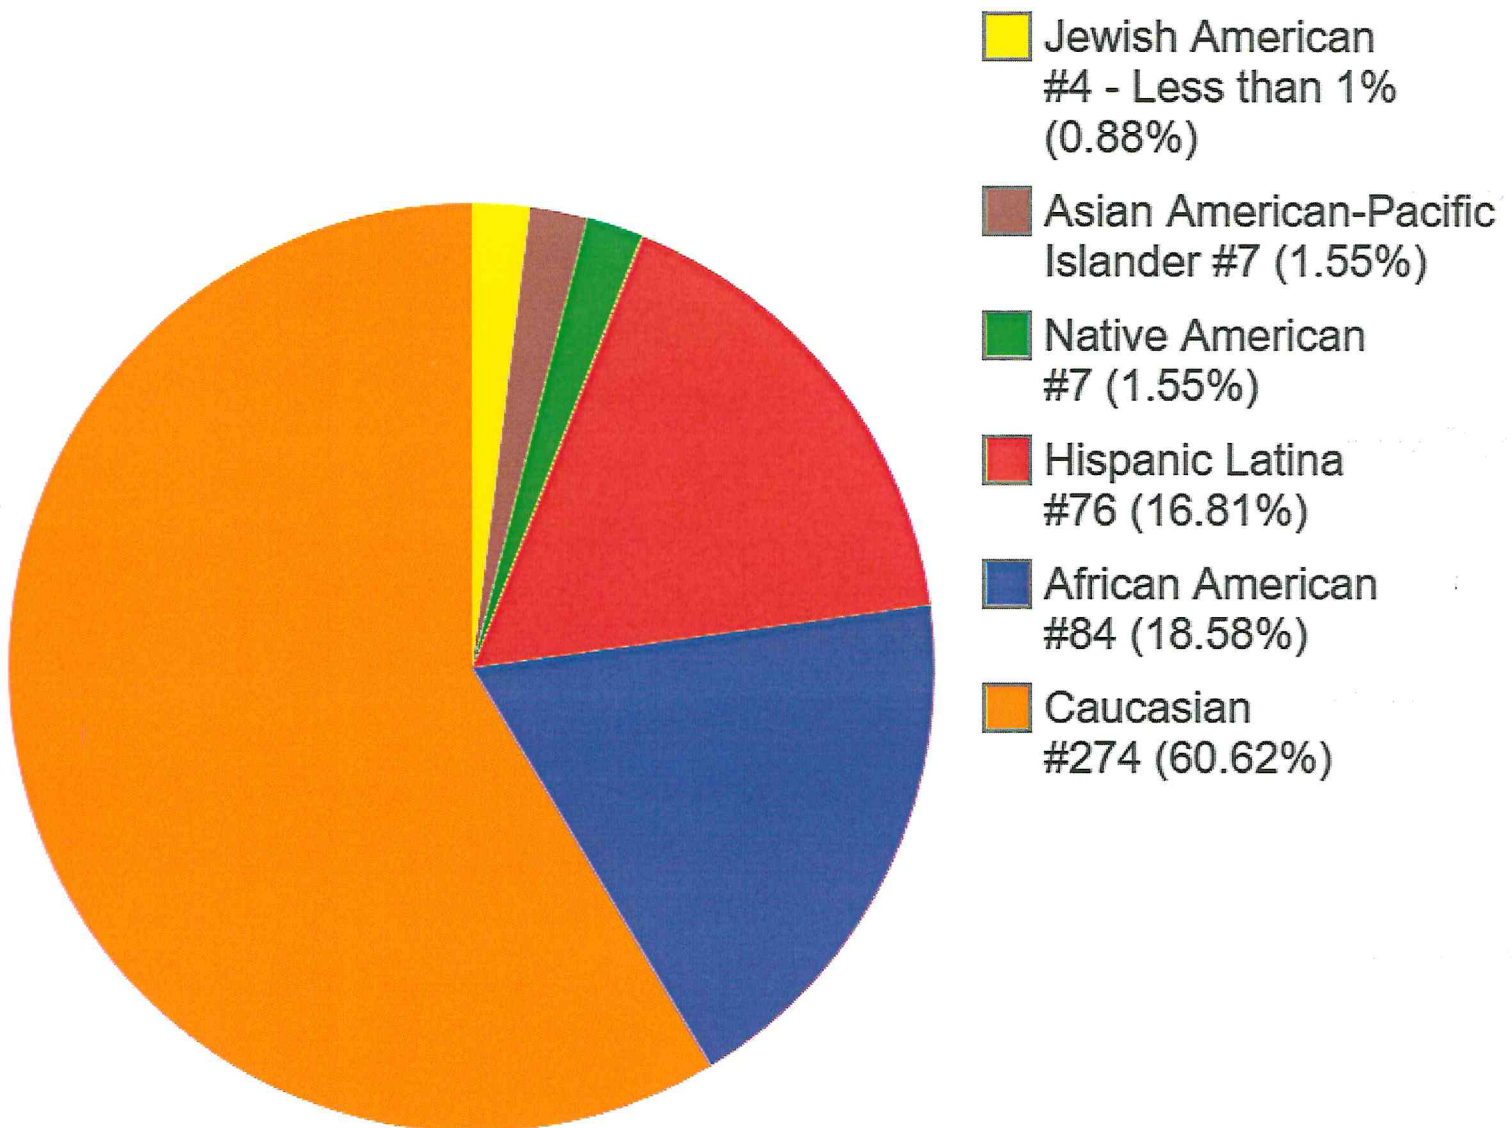

TADSAW Service Dog Team Gender Demographics as of 03/31/2024

#1,485 Teams

- Female Veteran Teams
#452 (30.44%)
- Male Veteran Teams
#1033 (69.56%)

TADSAW Service Dog Team Minority Demographics as of 03/31/2024

#404 Teams (27.21%) #1,485 Teams

TADSAW Service Dog Team Ethnicity Demographics as of 03/31/2024 #1,485 Teams

TADSAW Female Team Ethnicity Demographics as of 03/31/2024 #452 Teams (30.44%) of #1,485 Teams

TADSAW Male Team Ethnicity

Demographics as of 03/31/2024

#1,033 Teams (69.56%) of #1,485 Teams

TADSAW Team Affiliation Demographics as of 03/31/2024 - #1,485 Teams - Includes *TADSAF - Family Member Program*