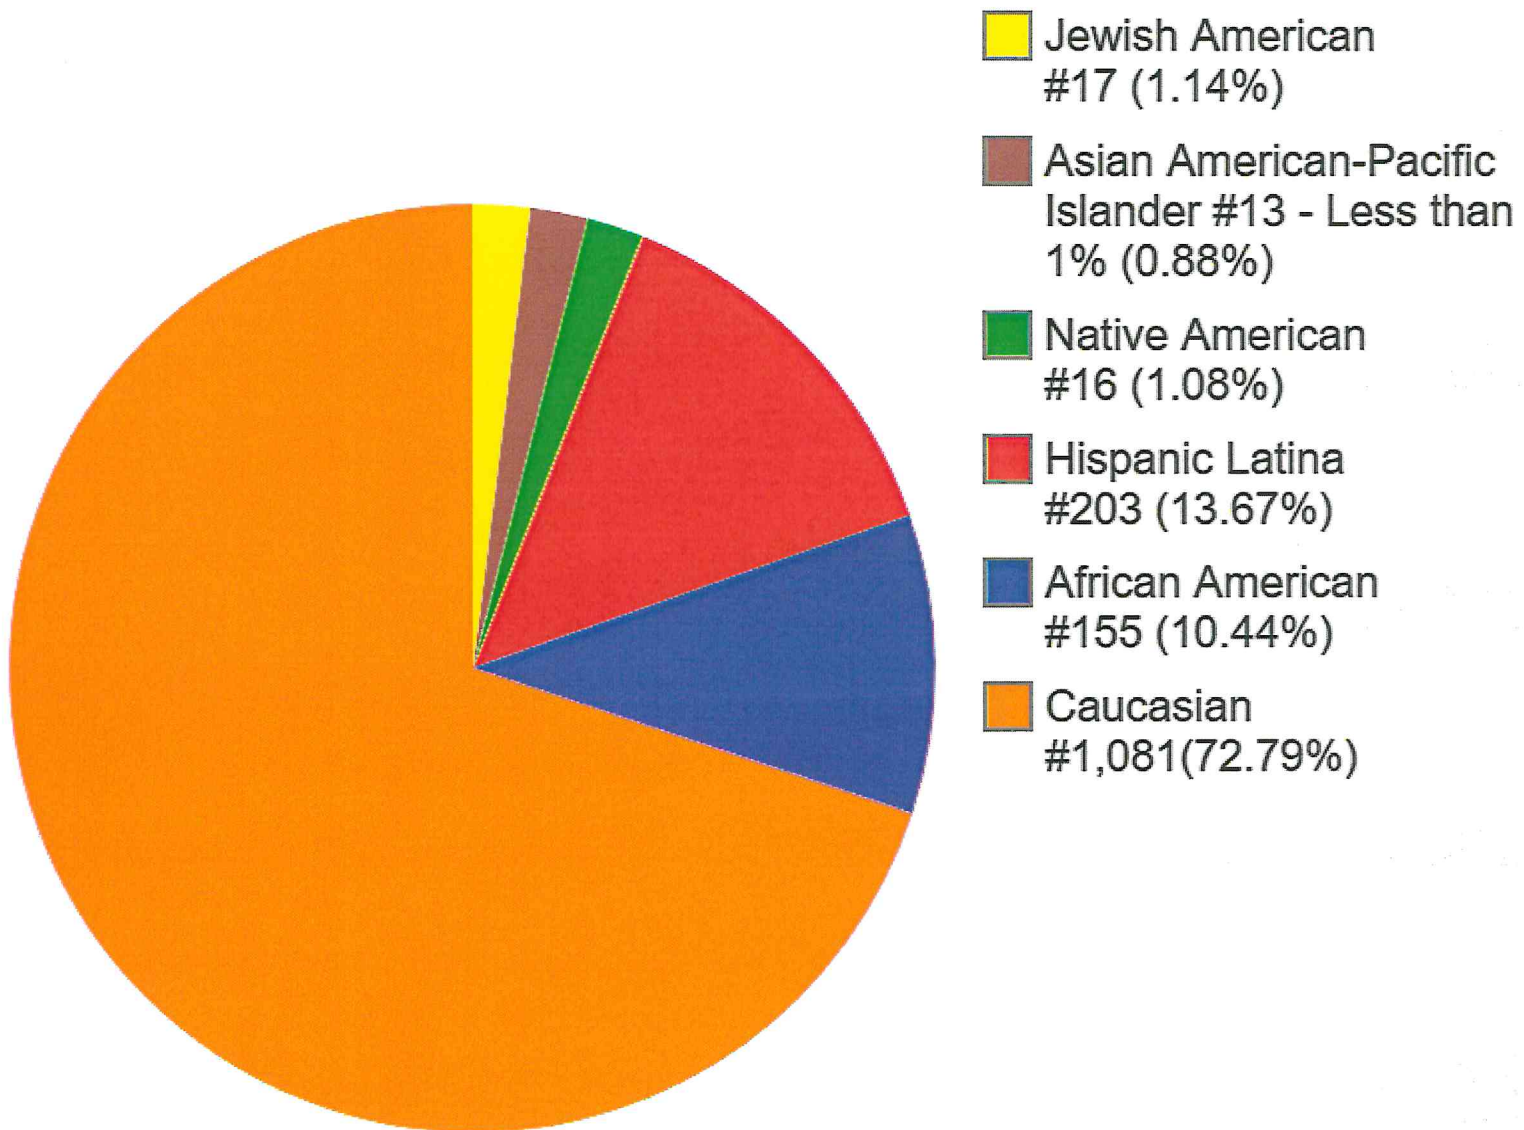

TADSAW Service Dog Team Gender Demographics as of 03/31/2024

#1,485 Teams

- Female Veteran Teams
#452 (30.44%)
- Male Veteran Teams
#1033 (69.56%)

TADSAW Service Dog Team Minority Demographics as of 03/31/2024

#404 Teams (27.21%) #1,485 Teams

TADSAW Service Dog Team Ethnicity Demographics as of 03/31/2024 #1,485 Teams

TADSAW Female Team Ethnicity Demographics as of 03/31/2024 #452 Teams (30.44%) of #1,485 Teams

TADSAW Male Team Ethnicity

Demographics as of 03/31/2024

#1,033 Teams (69.56%) of #1,485 Teams

TADSAW Team Affiliation Demographics as of 03/31/2024 - #1,485 Teams - Includes *TADSAF - Family Member Program*